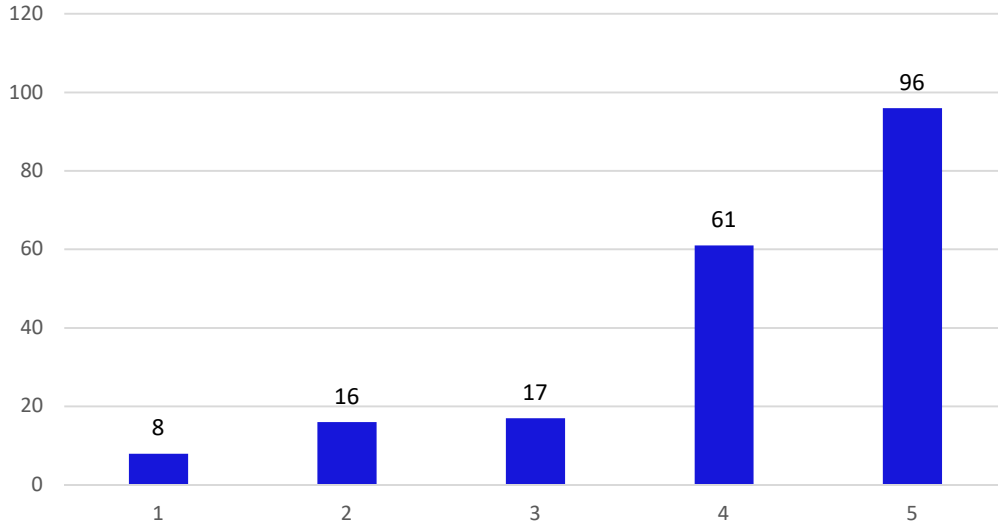

Email id : director@nevillewadia.com Website : www.nevillewadia.com

Dr. A. B. Dadas, Director

Depth of the Course is appropriate.

173 responses

Extent of coverage of relevant topics is satisfactory.

173 responses