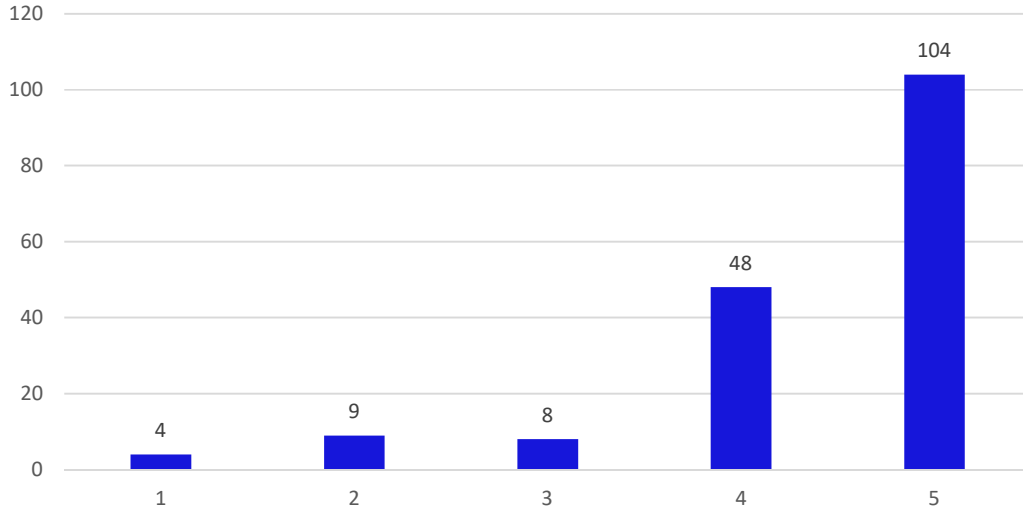

Email id : director@nevillewadia.com Website : www.nevillewadia.com

Dr. A. B. Dadas, Director

Depth of the Course is appropriate.

173 responses

Extent of coverage of relevant topics is satisfactory.

173 responses