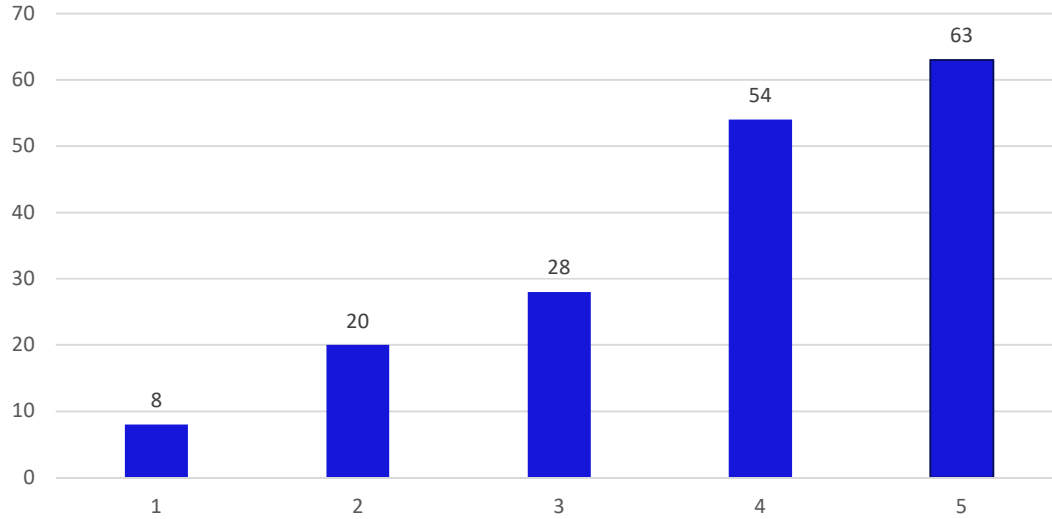

Modern Education Society's
Neville Wadia Institute of Management Studies & Research

Permanently affiliated to Savitribai Phule Pune University, Accredited by NAAC
Approved by AICTE, recognized under 2 (f) & 12 (b) sections of UGC Act.
Email id : director@nevillewadia.com Website : www.nevillewadia.com

Dr. A. B. Dadas, Director

The curriculum brings awareness about challenges faced by corporate world.

173 responses

The elements in the curriculum helps to develop me as a management professional.

173 responses