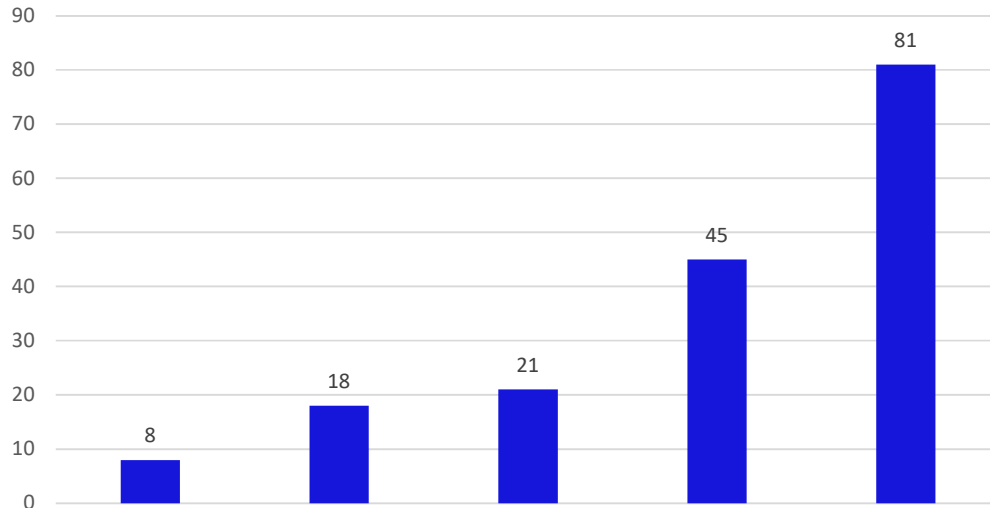

Modern Education Society's
Neville Wadia Institute of Management Studies & Research

Permanently affiliated to Savitribai Phule Pune University, Accredited by NAAC
Approved by AICTE, recognized under 2 (f) & 12 (b) sections of UGC Act.
Email id : director@nevillewadia.com Website : www.nevillewadia.com

Dr. A. B. Dadas, Director

The curriculum is relevant to the real-life situations.

173 responses