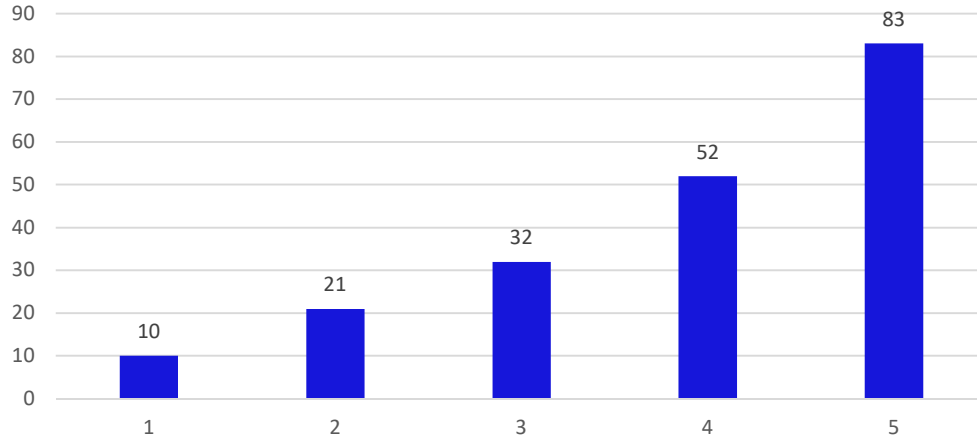

Modern Education Society's
Neville Wadia Institute of Management Studies & Research

Permanently affiliated to Savitribai Phule Pune University, Accredited by NAAC
Approved by AICTE, recognized under 2 (f) & 12 (b) sections of UGC Act.
Email id : director@nevillewadia.com Website : www.nevillewadia.com

Dr. A. B. Dadas, Director

The curriculum brings awareness about challenges faced by corporate world.

198 responses

The elements in the curriculum helps to develop me as a management professional.

198 responses