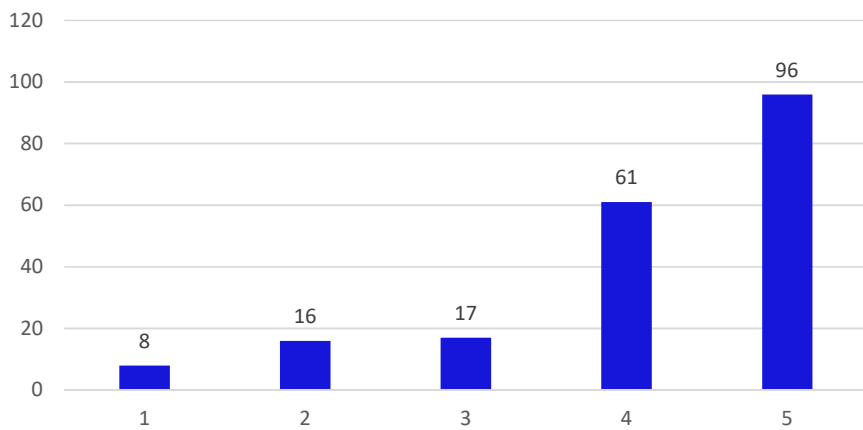

Extent of coverage of relevant topics is satisfactory.

198 responses

19, Late Prin. V. K. Joag Path, Pune – 411001 Maharashtra, (India)
Tel : 020-26163275, 26160788, 020-26169949 (Director)

Director
Neville Wadia Institute of
Management Studies & Research
Pune-411 001.