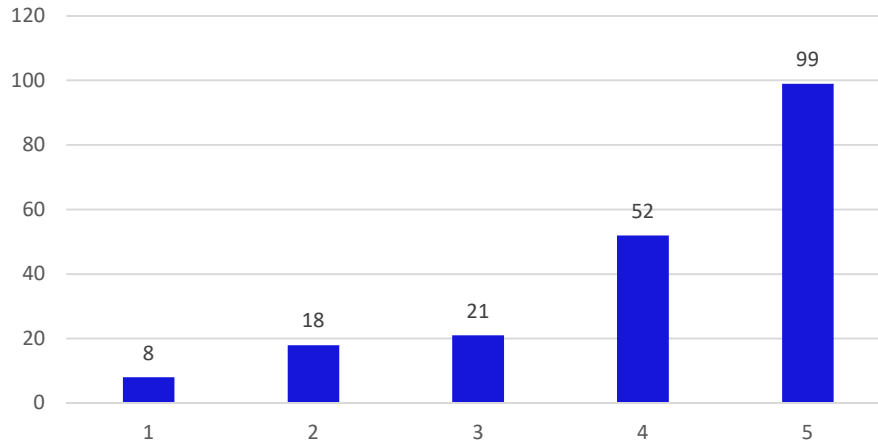

Modern Education Society's
Neville Wadia Institute of Management Studies & Research

Permanently affiliated to Savitribai Phule Pune University, Accredited by NAAC
Approved by AICTE, recognized under 2 (f) & 12 (b) sections of UGC Act.
Email id : director@nevillewadia.com Website : www.nevillewadia.com

Dr. A. B. Dadas, Director

The curriculum is relevant to the real-life situations.

198 responses