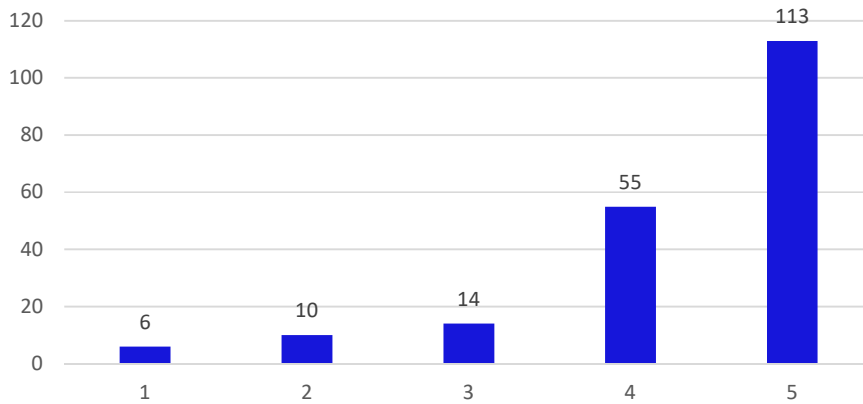

Modern Education Society's
Neville Wadia Institute of Management Studies & Research

Permanently affiliated to Savitribai Phule Pune University, Accredited by NAAC

Approved by AICTE, recognized under 2 (f) & 12 (b) sections of UGC Act.

Email id : director@nevillewadia.com Website : www.nevillewadia.com

Dr. A. B. Dadas, Director

Depth of the Course is appropriate.

198 responses