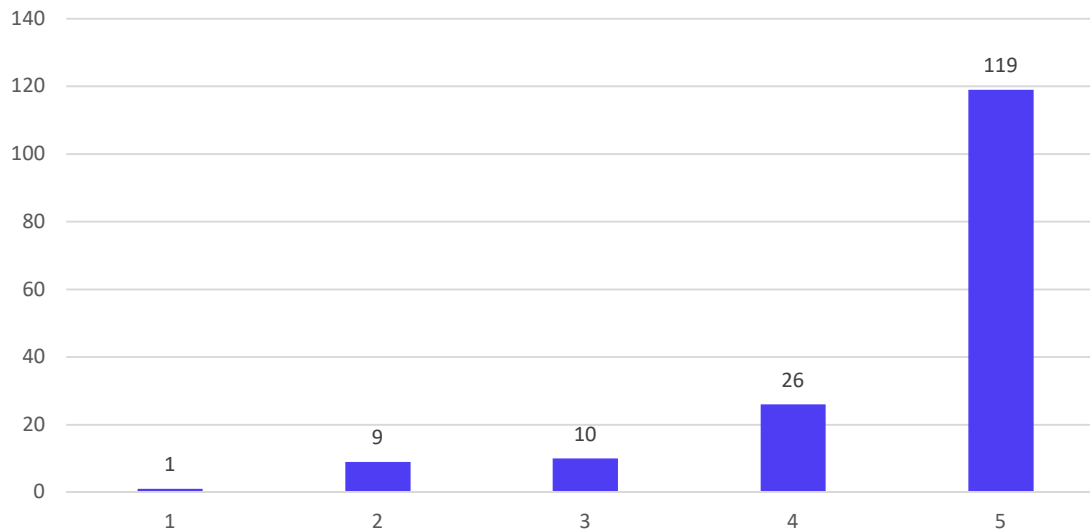

Dr. A. B. Dadas, Director

How do you rate the overall gain in your knowledge / skills durring
MBA Programme?

165 responses

How will you rate the general ambience in the institute?

165 responses

19, Late Prin. V. K. Joag Path, Pune – 411001 Maharashtra, (India)
Tel : 020-26163275, 26160788, 020-26169949 (Director)