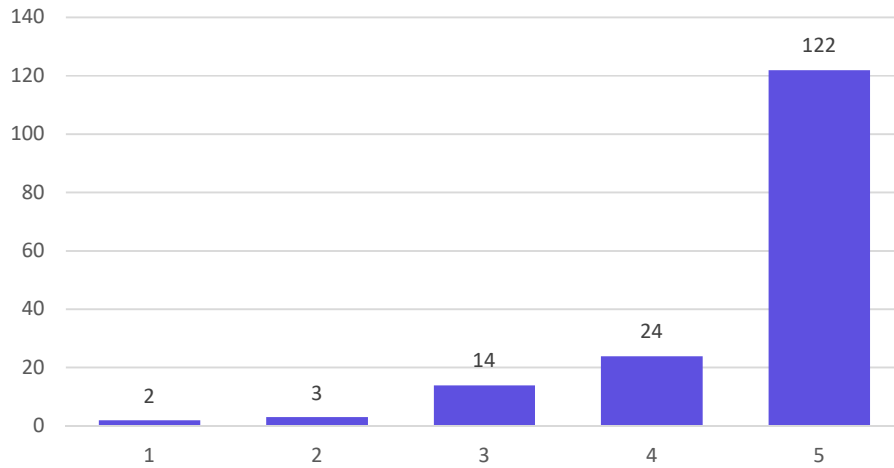

Dr. A. B. Dadas, Director

Cleanliness in the institute

165 responses

19, Late Prin. V. K. Joag Path, Pune – 411001 Maharashtra, (India)
Tel : 020-26163275, 26160788, 020-26169949 (Director)

Director
Neville Wadia Institute of
Management Studies & Research
Pune-411 001.