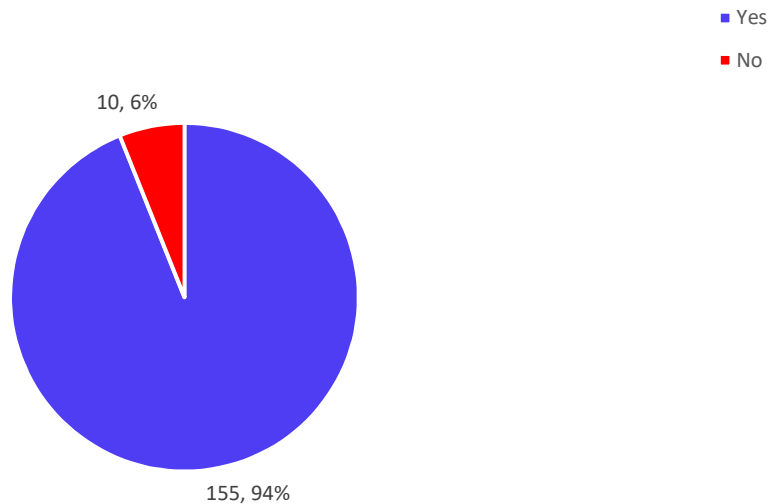

Dr. A. B. Dadas, Director

Did the institute support to enhance soft skills and employability skills?

165 responses

Did the Institute provide student centric teaching-learning process?

165 responses

19, Late Prin. V. K. Joag Path, Pune – 411001 Maharashtra, (India)
Tel : 020-26163275, 26160788, 020-26169949 (Director)