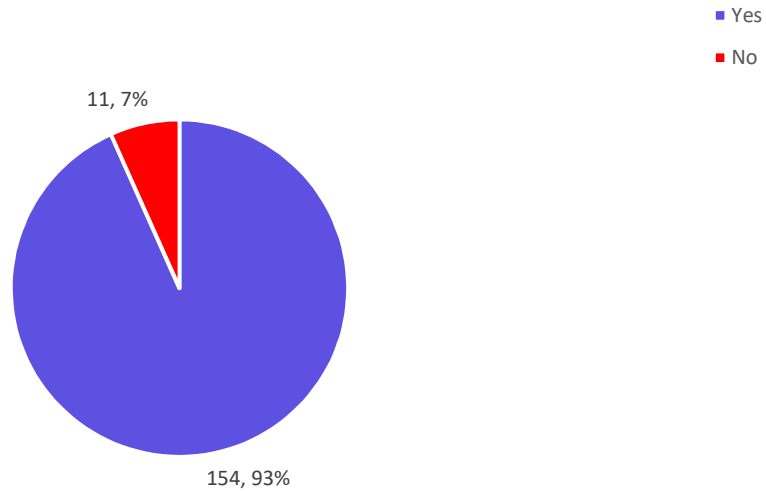

Dr. A. B. Dadas, Director

Was the institute equipped with all facilities related to curriculum?

165 responses

Whether curriculum inculcates professional ethics and life-long learning?

165 responses

19, Late Prin. V. K. Joag Path, Pune – 411001 Maharashtra, (India)
Tel : 020-26163275, 26160788, 020-26169949 (Director)