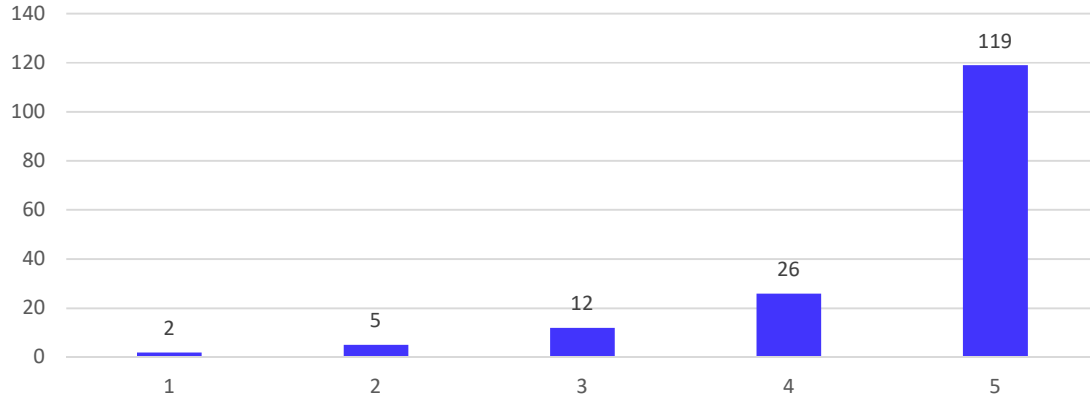

Modern Education Society's
Neville Wadia Institute of Management Studies & Research

Permanently affiliated to Savitribai Phule Pune University, Accredited by NAAC
Approved by AICTE, recognized under 2 (f) & 12 (b) sections of UGC Act.
Email id : director@nevillewadia.com Website : www.nevillewadia.com

Dr. A. B. Dadas, Director

How do you rate the overall gain in your knowledge / skills durring
MBA Programme?

165 responses

How will you rate the general ambience in the institute?

165 responses