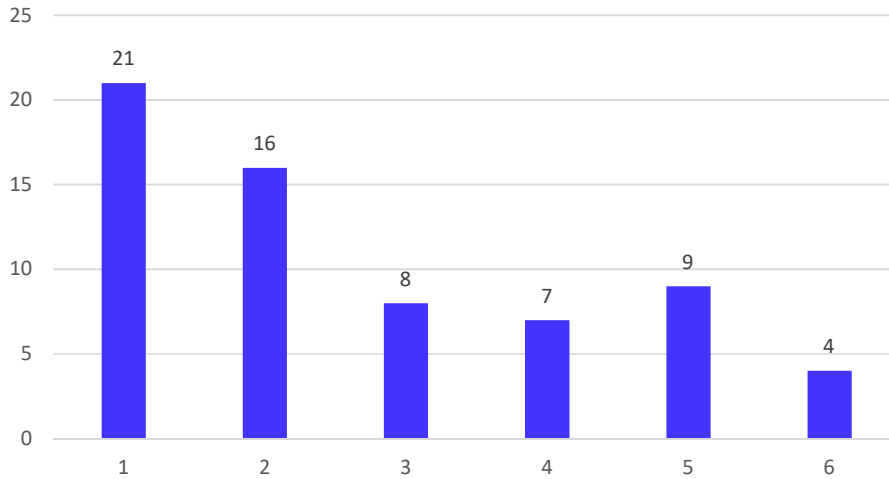

Modern Education Society's
Neville Wadia Institute of Management Studies & Research

Permanently affiliated to Savitribai Phule Pune University, Accredited by NAAC
Approved by AICTE, recognized under 2 (f) & 12 (b) sections of UGC Act.
Email id : director@nevillewadia.com Website : www.nevillewadia.com

Dr. A. B. Dadas, Director

Year of Passing

165 responses

Adequate computer laboratory facility was available.

165 responses

■ Yes
■ No