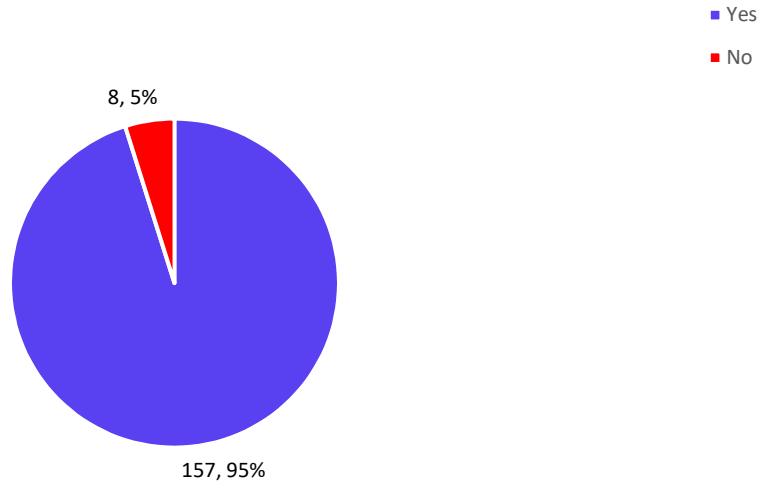

Dr. A. B. Dadas, Director

Did the institute support to enhance soft skills and employability skills?

165 responses

Did the Institute provide student centric teaching-learning process?

165 responses

19, Late Prin. V. K. Joag Path, Pune – 411001 Maharashtra, (India)
Tel : 020-26163275, 26160788, 020-26169949 (Director)