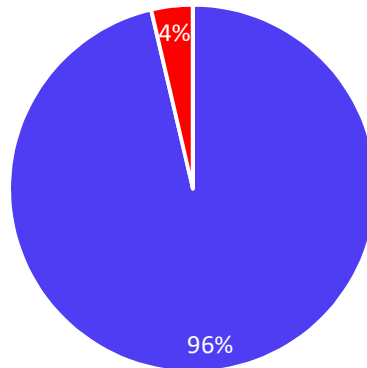

Dr. A. B. Dadas, Director

Year of Passing

165 responses

Adequate computer laboratory facility was available.

165 responses

■ Yes
■ No

19, Late Prin. V. K. Joag Path, Pune – 411001 Maharashtra, (India)
Tel : 020-26163275, 26160788, 020-26169949 (Director)