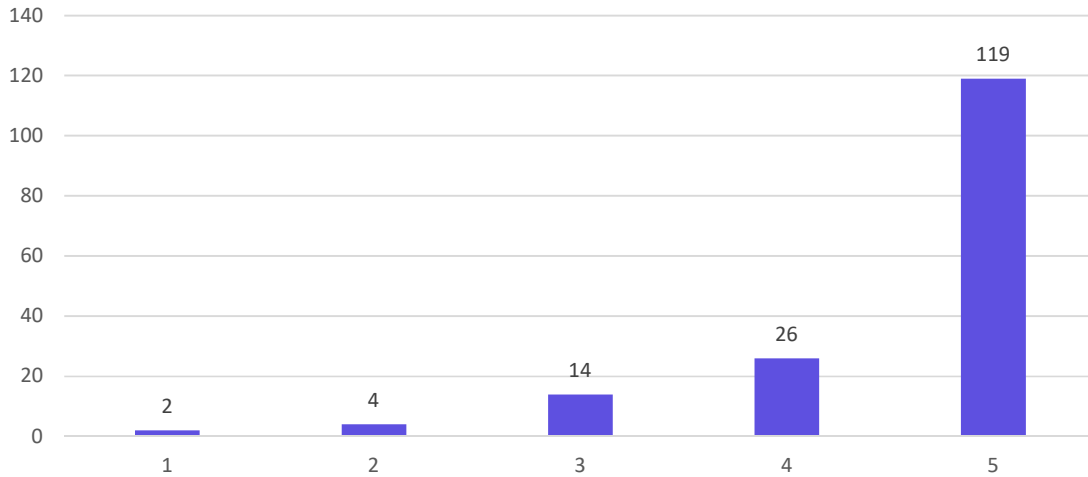

Modern Education Society's
Neville Wadia Institute of Management Studies & Research

Permanently affiliated to Savitribai Phule Pune University, Accredited by NAAC
Approved by AICTE, recognized under 2 (f) & 12 (b) sections of UGC Act.
Email id : director@nevillewadia.com Website : www.nevillewadia.com

Dr. A. B. Dadas, Director

How will rate the learning in relation to the real life applications of it?

165 responses

How do you rate the relevance of up-gration of curriculum to the current trends of the business world?

165 responses