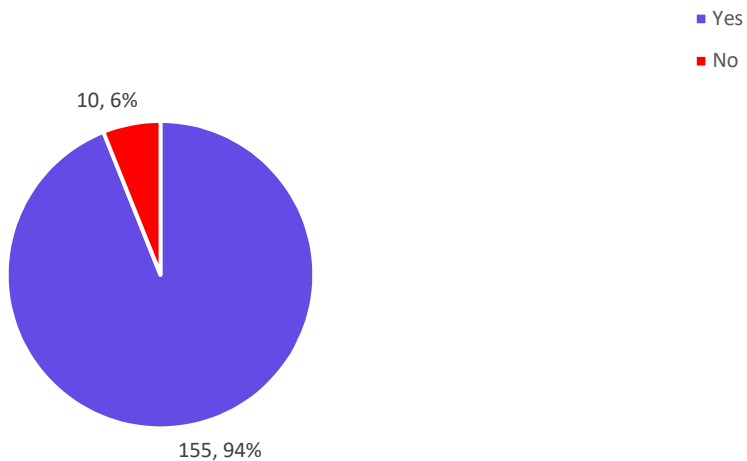

Dr. A. B. Dadas, Director

Was the institute equipped with all facilities related to curriculum?

165 responses

Whether curriculum inculcates professional ethics and life-long learning?

165 responses

19, Late Prin. V. K. Joag Path, Pune – 411001 Maharashtra, (India)
Tel : 020-26163275, 26160788, 020-26169949 (Director)