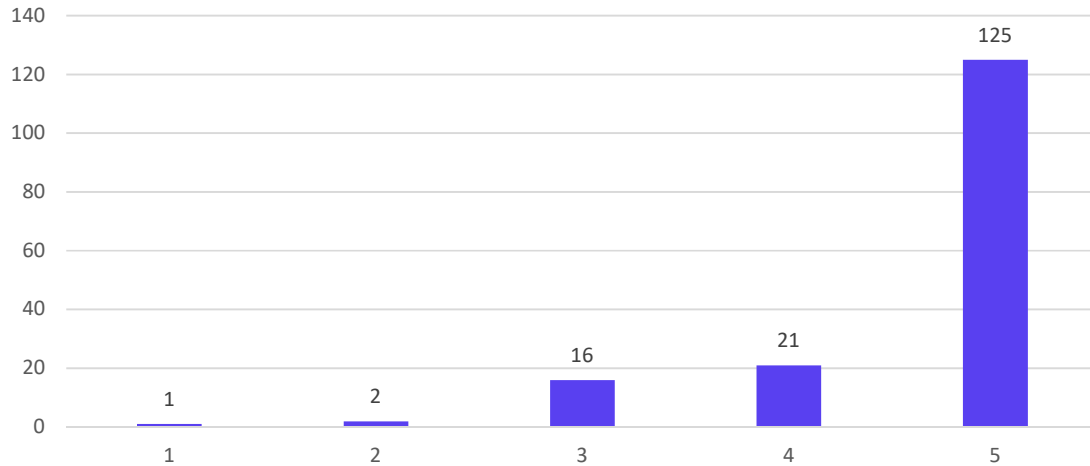

Modern Education Society's
Neville Wadia Institute of Management Studies & Research

Permanently affiliated to Savitribai Phule Pune University, Accredited by NAAC
Approved by AICTE, recognized under 2 (f) & 12 (b) sections of UGC Act.
Email id : director@nevillewadia.com Website : www.nevillewadia.com

Dr. A. B. Dadas, Director

Whether curriculum inculcates professional ethics and life-long learning?

165 responses