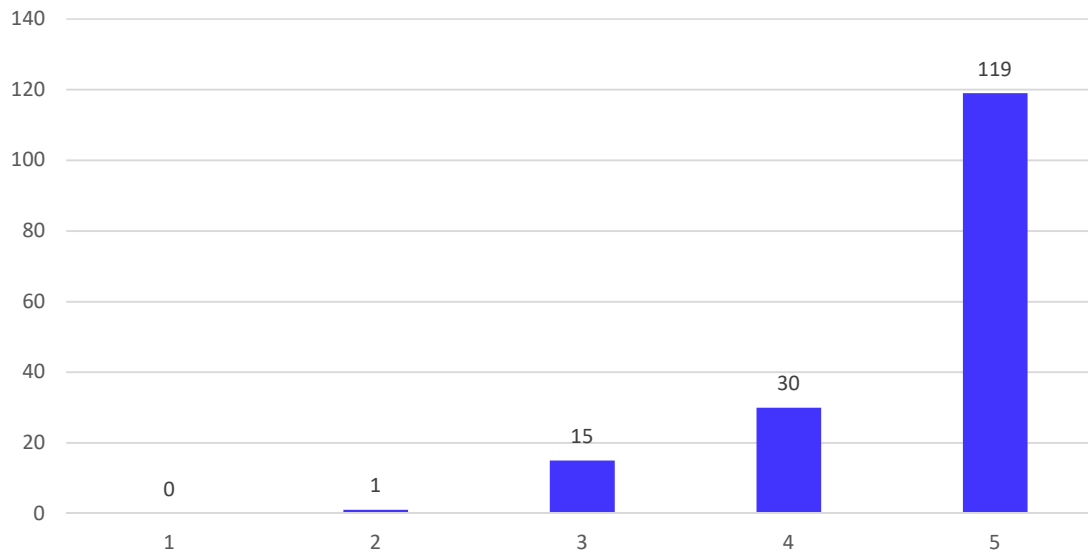

Dr. A. B. Dadas, Director

College has well established and maintained academic support facilities and physical facilities.

165 responses

How was the overall academic performance of the Institution?

165 responses