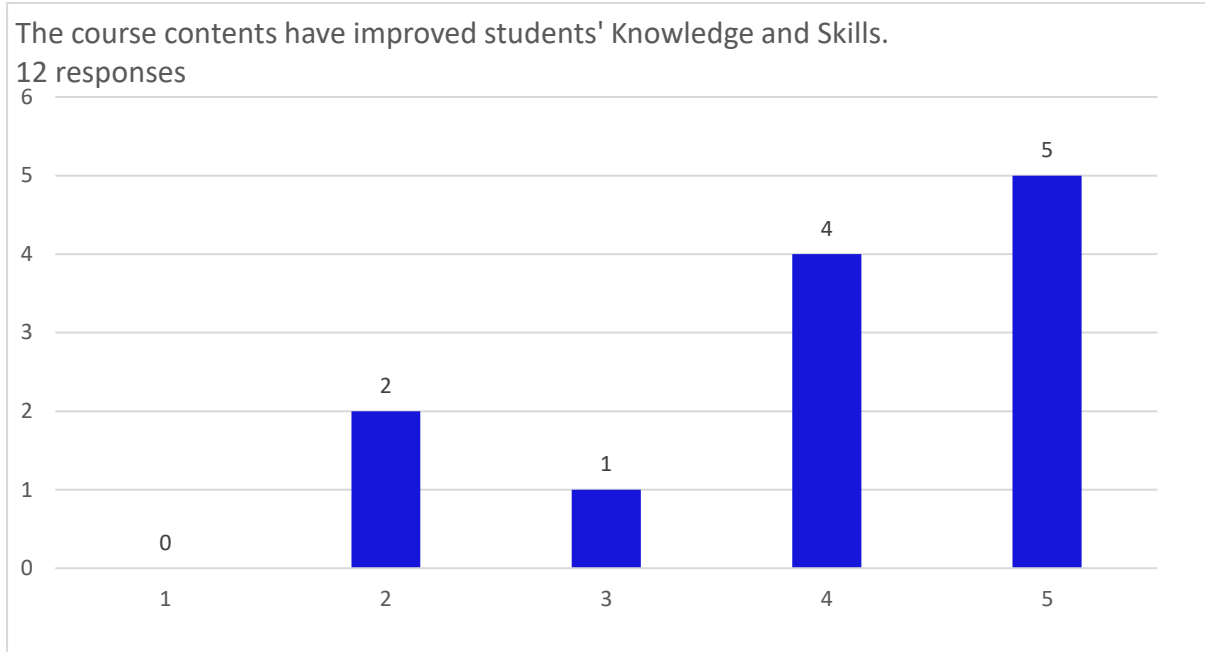

Modern Education Society's
Neville Wadia Institute of Management Studies & Research, Pune
(Permanently affiliated to Savitribai Phule Pune University, Accredited by NAAC
Approved by AICTE, recognized under 2 (f) & 12 (b) sections of UGC Act)
Email: director@nevillewadia.com, Website: nwmsr.mespune.org

Dr. A. B. Dadas, Director

19, Late Prin. V. K. Joag Path, Pune – 411001 Maharashtra, (India)
Tel: 020-26163275, 26160788, 020-26169949 (Director)

Director
Neville Wadia Institute of
Management Studies & Research
Pune-411 001.