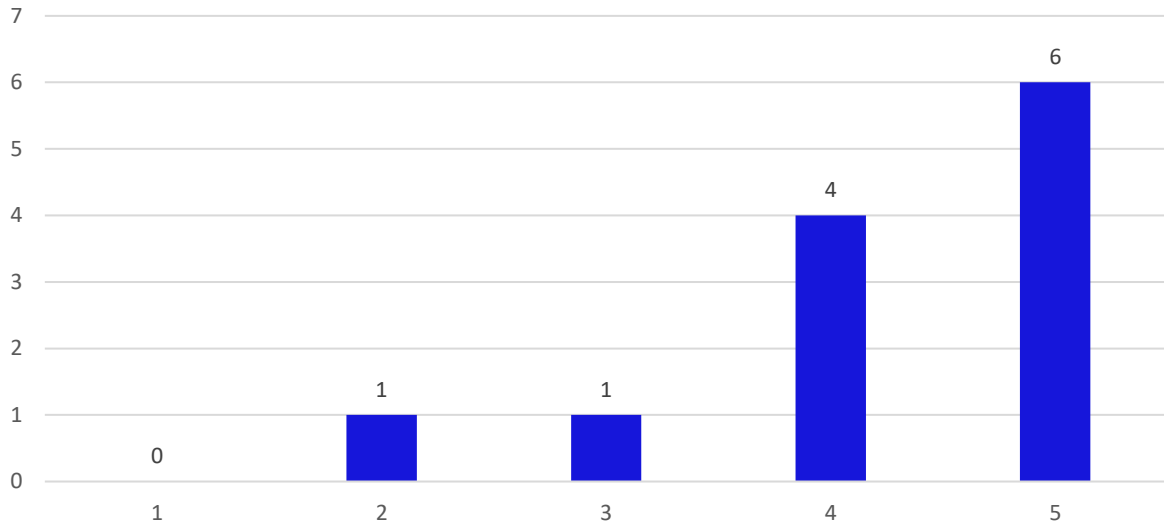

**Modern Education Society's
Neville Wadia Institute of Management Studies & Research, Pune**

(Permanently affiliated to Savitribai Phule Pune University, Accredited by NAAC

Approved by AICTE, recognized under 2 (f) & 12 (b) sections of UGC Act)

Email: director@nevillewadia.com, Website: nwimsr.mespune.org

Dr. A. B. Dadas, Director

Curriculum is need based with respect to the recent advancements.

12 responses