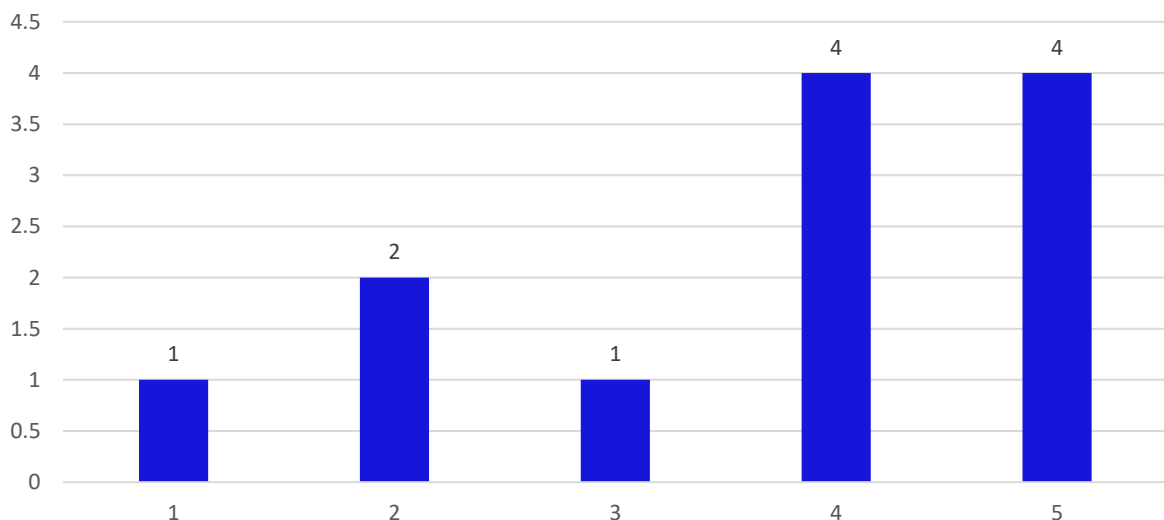

Dr. A. B. Dadas, Director

The management provides adequate support for upgrading skills and qualifications of Faculty.
12 responses

The curriculum has good balance of theory and practical.
12 responses

19, Late Prin. V. K. Joag Path, Pune – 411001 Maharashtra, (India)
Tel: 020-26163275, 26160788, 020-26169949 (Director)