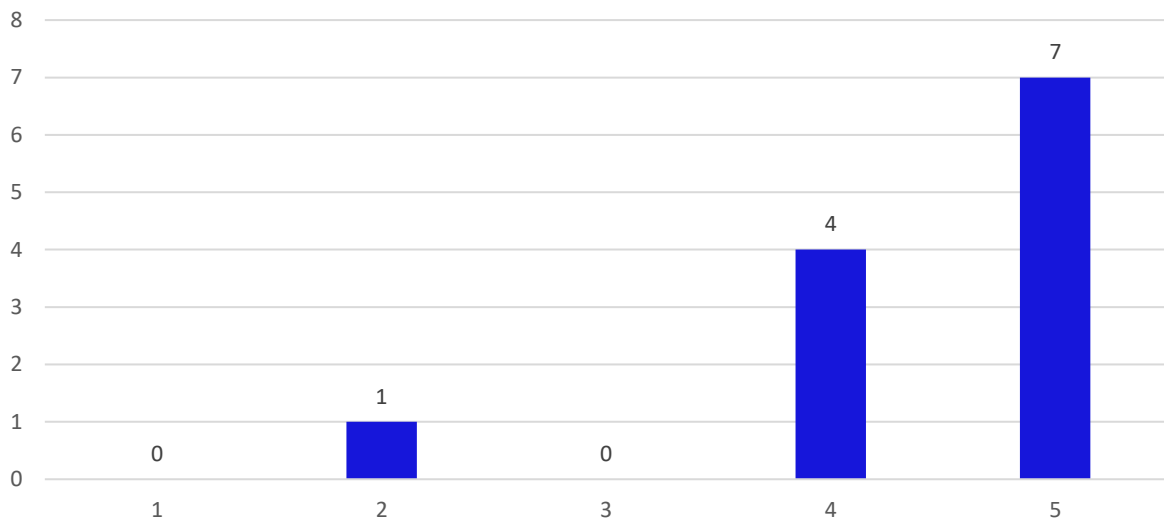

12 responses

19, Late Prin. V. K. Joag Path, Pune – 411001 Maharashtra, (India)

Tel: 020-26163275, 26160788, 020-26169949 (Director)

Director

**Neville Wadia Institute of
Management Studies & Research
Pune-411 001.**