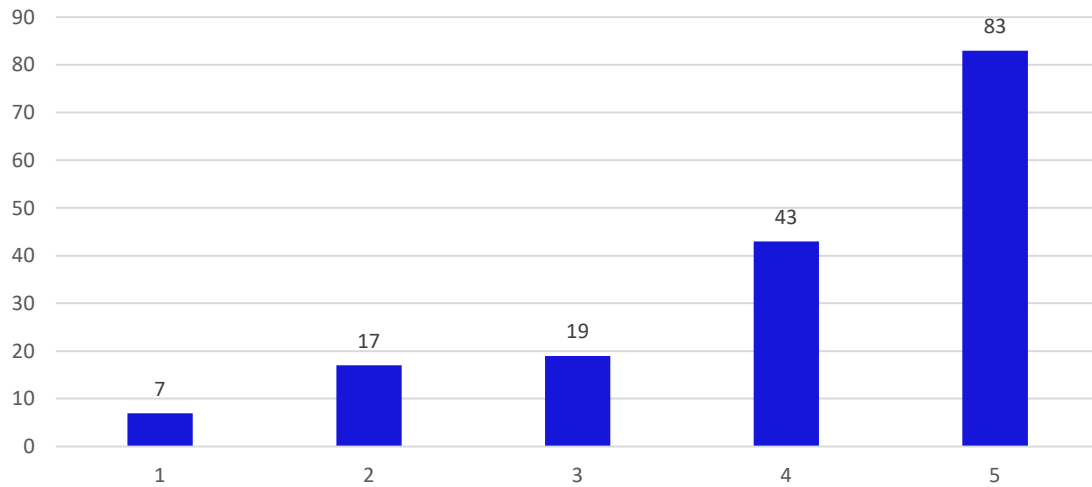

The curriculum is relevant to the real-life situations.

169 responses