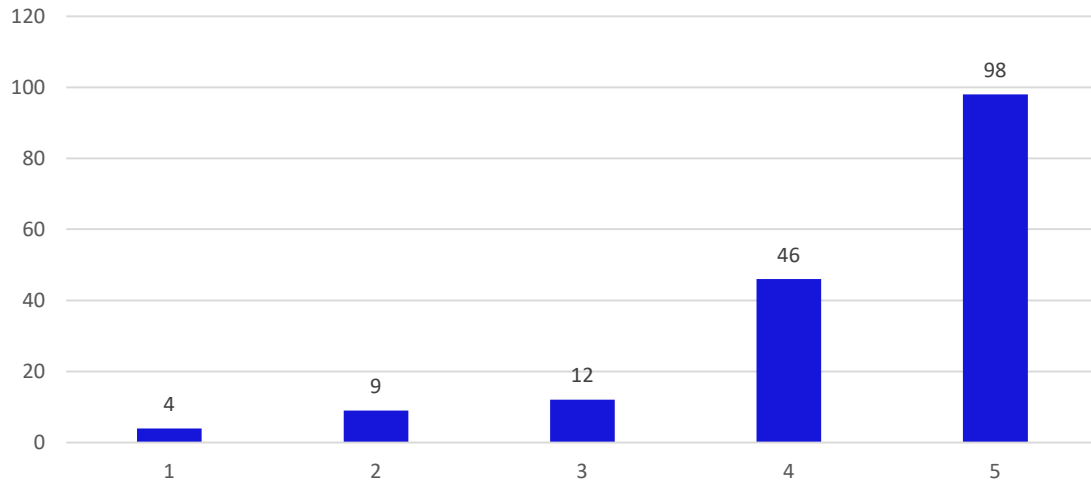

Depth of the Course is appropriate.

169 responses

Extent of coverage of relevant topics is satisfactory.

169 responses

19, Late Prin. V. K. Joag Path, Pune – 411001 Maharashtra, (India)
Tel: 020-26163275, 26160788, 020-26169949 (Director)