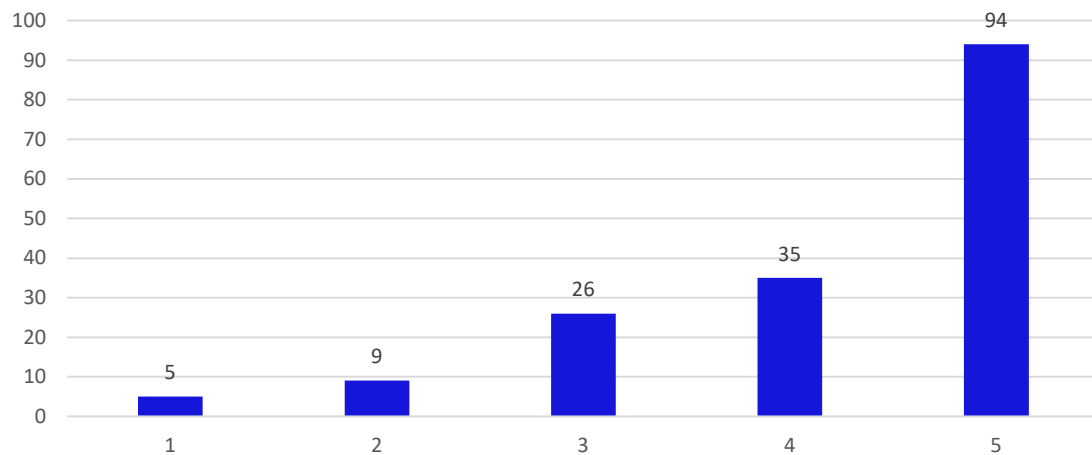

Learning value (in terms of knowledge, concepts, analytical abilities and broadening perspective) is satisfactory.

169 responses