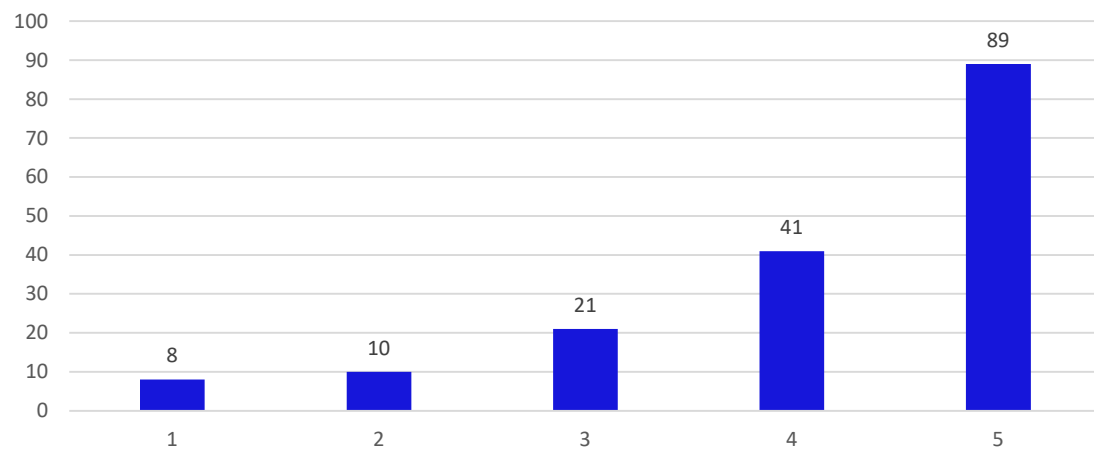

The elements in the curriculum helps to develop me as a management professional.

169 responses