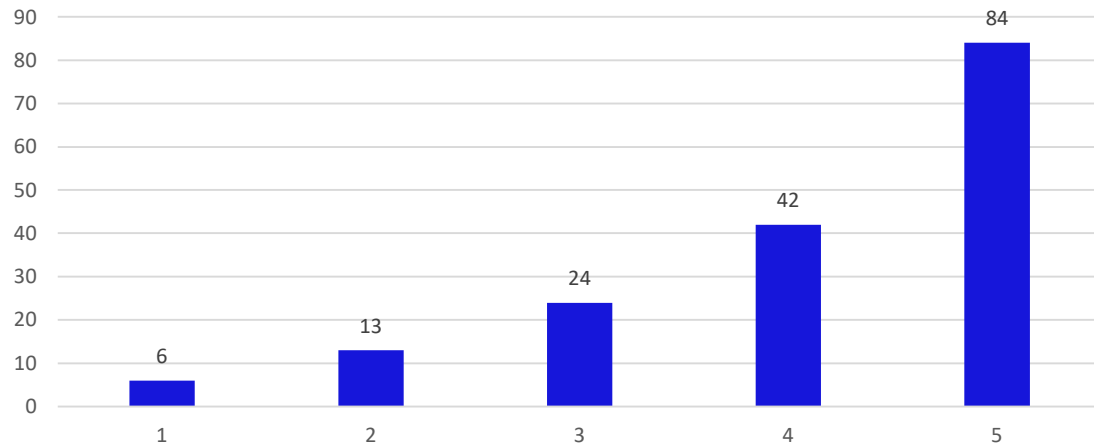

The curriculum brings awareness about challenges faced by corporate world.

169 responses

The elements in the curriculum helps to develop me as a management professional.

169 responses

19, Late Prin. V. K. Joag Path, Pune – 411001 Maharashtra, (India)
Tel: 020-26163275, 26160788, 020-26169949 (Director)