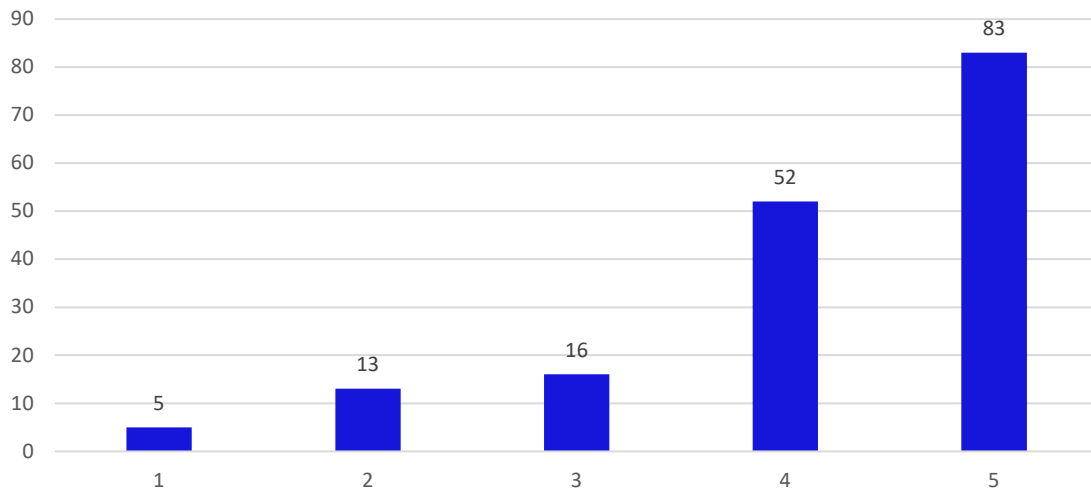

Depth of the Course is appropriate.

169 responses

Extent of coverage of relevant topics is satisfactory.

169 responses

19, Late Prin. V. K. Joag Path, Pune – 411001 Maharashtra, (India)
Tel: 020-26163275, 26160788, 020-26169949 (Director)