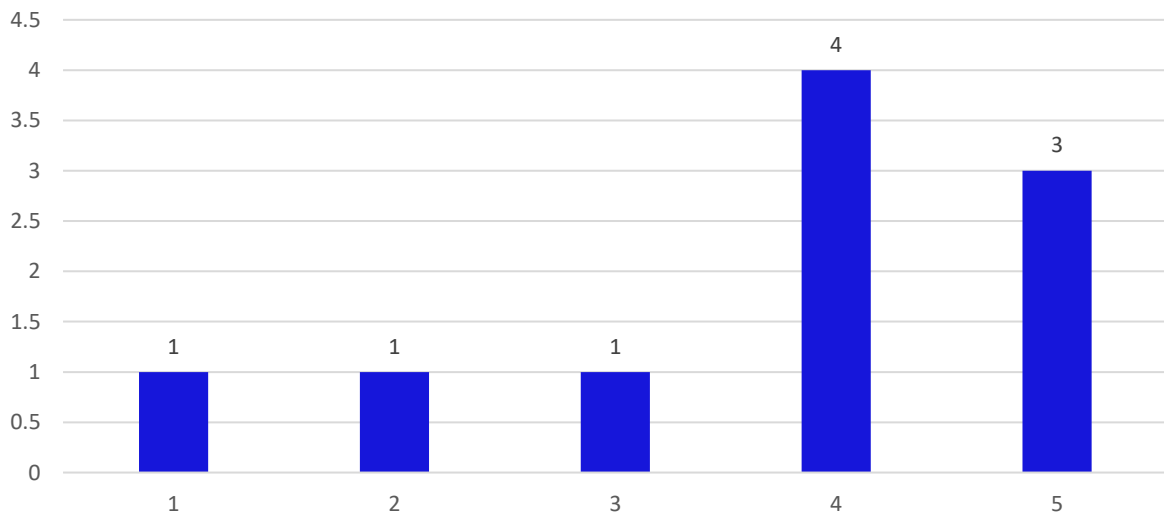

Dr. A. B. Dadas, Director

The management provides adequate support for upgrading skills and qualifications of Faculty.
10 responses

The curriculum has good balance of theory and practical.
10 responses

19, Late Prin. V. K. Joag Path, Pune – 411001 Maharashtra, (India)
Tel: 020-26163275, 26160788, 020-26169949 (Director)