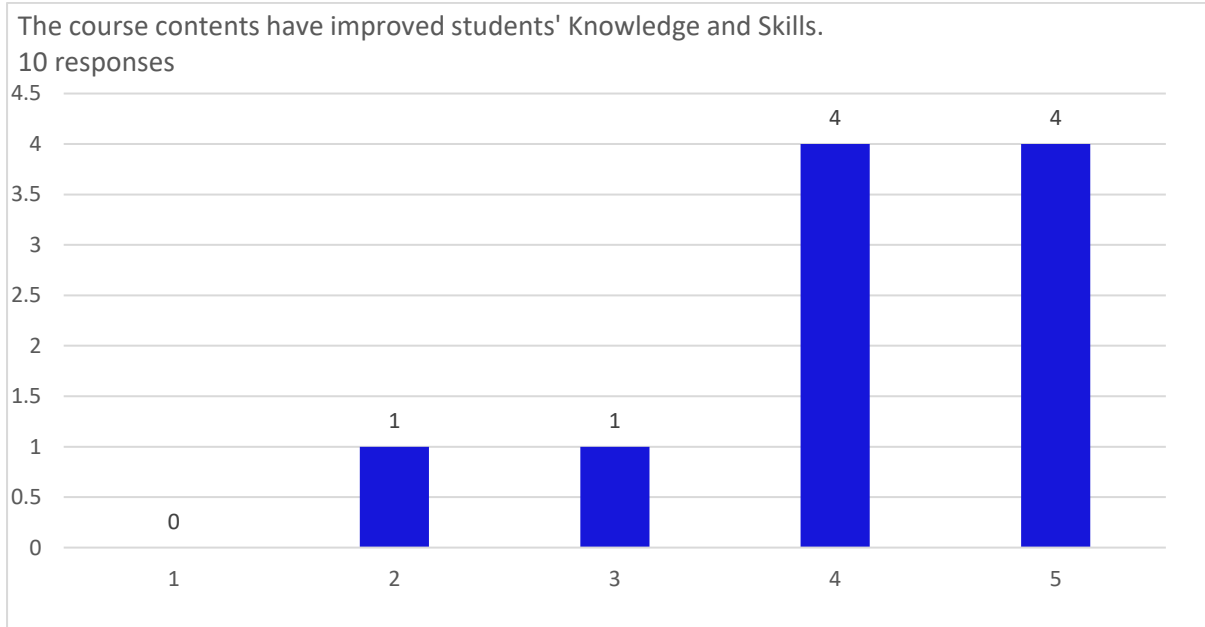

Modern Education Society's
Neville Wadia Institute of Management Studies & Research, Pune
(Permanently affiliated to Savitribai Phule Pune University, Accredited by NAAC
Approved by AICTE, recognized under 2 (f) & 12 (b) sections of UGC Act)
Email: director@nevillewadia.com, Website: nwmsr.mespune.org

Dr. A. B. Dadas, Director

19, Late Prin. V. K. Joag Path, Pune – 411001 Maharashtra, (India)
Tel: 020-26163275, 26160788, 020-26169949 (Director)

Director
Neville Wadia Institute of
Management Studies & Research
Pune-411 001.