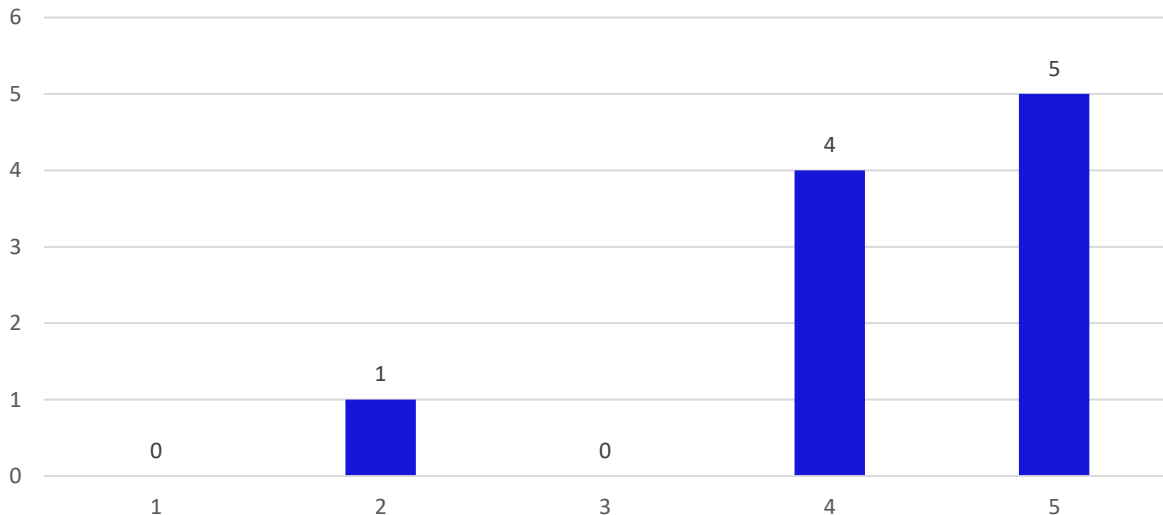

Dr. A. B. Dadas, Director

The books prescribed in the curriculum are available in the library.

10 responses

MBA Syllabus is regularly updated by the BOS of the University.

10 responses

19, Late Prin. V. K. Joag Path, Pune – 411001 Maharashtra, (India)
Tel: 020-26163275, 26160788, 020-26169949 (Director)