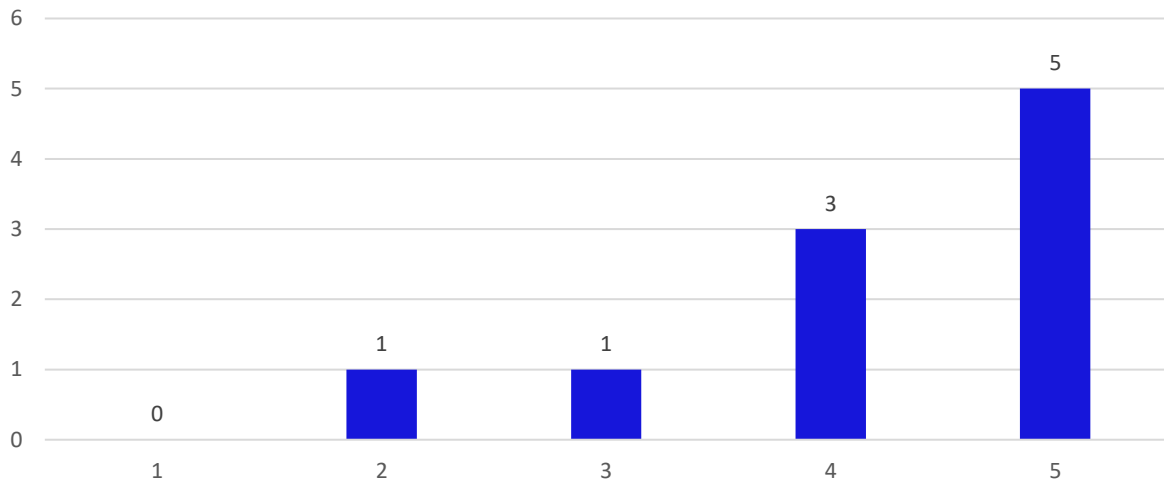

Modern Education Society's
Neville Wadia Institute of Management Studies & Research, Pune
(Permanently affiliated to Savitribai Phule Pune University, Accredited by NAAC
Approved by AICTE, recognized under 2 (f) & 12 (b) sections of UGC Act)
Email: director@nevillewadia.com, Website: nwimsr.mespune.org

Dr. A. B. Dadas, Director

The management provides adequate support for upgrading skills and qualifications of Faculty.
10 responses