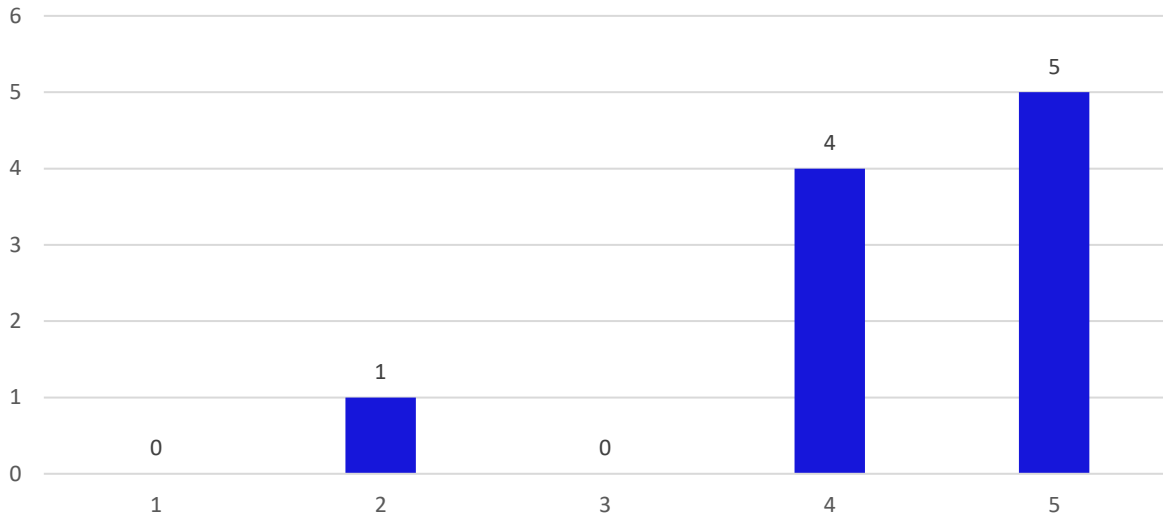

**Modern Education Society's
Neville Wadia Institute of Management Studies & Research, Pune**

(Permanently affiliated to Savitribai Phule Pune University, Accredited by NAAC

Approved by AICTE, recognized under 2 (f) & 12 (b) sections of UGC Act)

Email: director@nevillewadia.com, Website: nwimsr.mespune.org

Dr. A. B. Dadas, Director

Curriculum is need based with respect to the recent advancements.

10 responses