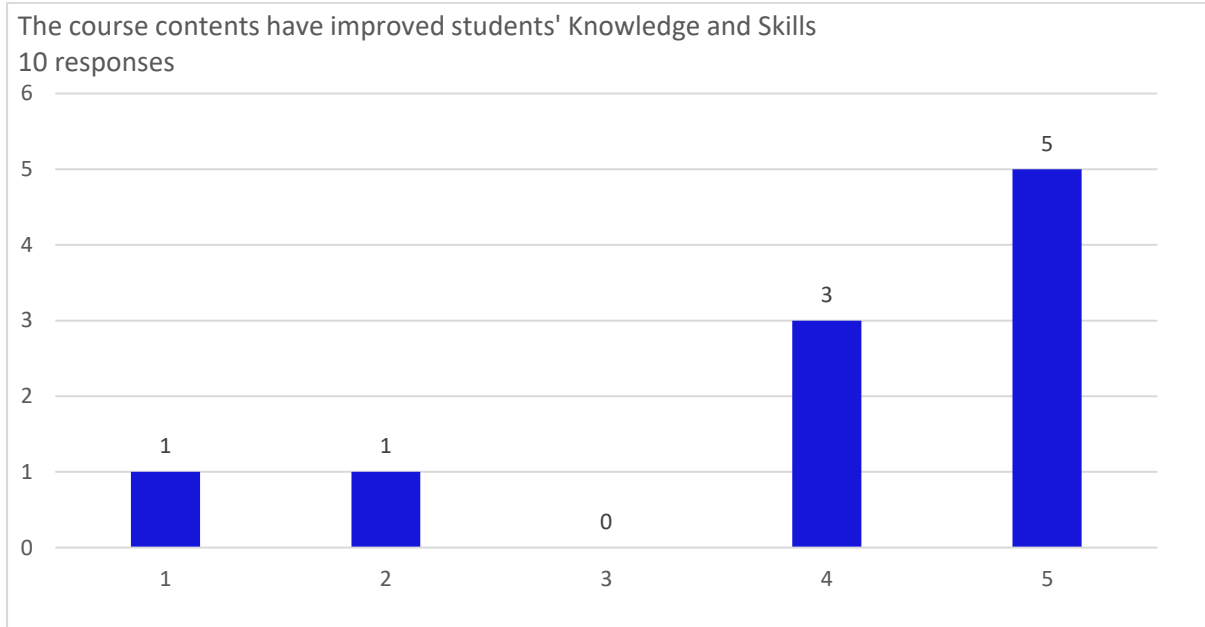

Modern Education Society's
Neville Wadia Institute of Management Studies & Research, Pune
(Permanently affiliated to Savitribai Phule Pune University, Accredited by NAAC
Approved by AICTE, recognized under 2 (f) & 12 (b) sections of UGC Act)
Email: director@nevillewadia.com, Website: nwimsr.mespune.org

Dr. A. B. Dadas, Director

19, Late Prin. V. K. Joag Path, Pune – 411001 Maharashtra, (India)
Tel: 020-26163275, 26160788, 020-26169949 (Director)

Director
Neville Wadia Institute of
Management Studies & Research
Pune-411 001.