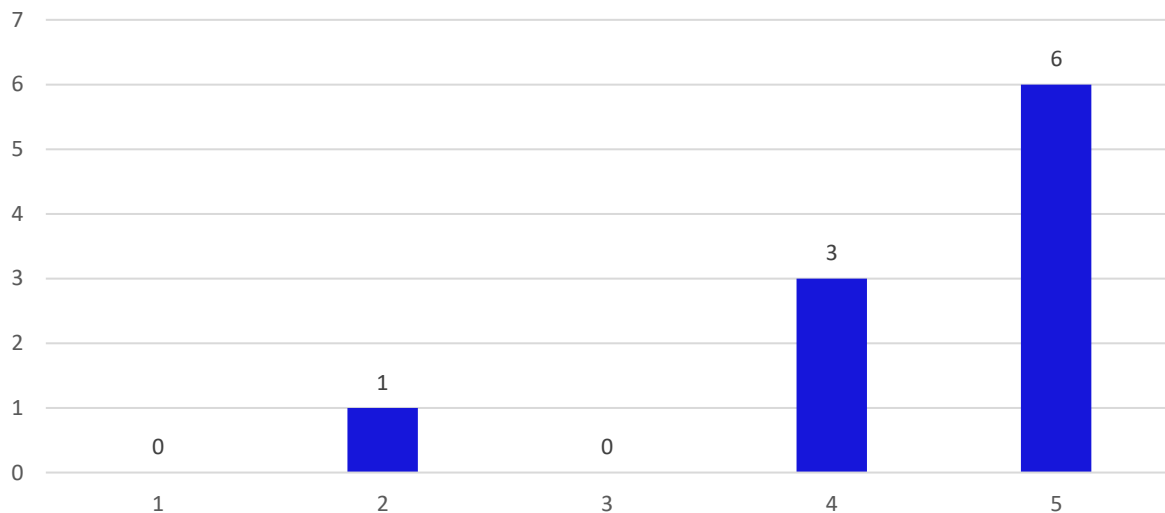

Dr. A. B. Dadas, Director

The management provides adequate support for upgrading skills and qualifications of Faculty.
10 responses

The curriculum has good balance of theory and practical.
10 responses

19, Late Prin. V. K. Joag Path, Pune – 411001 Maharashtra, (India)
Tel: 020-26163275, 26160788, 020-26169949 (Director)