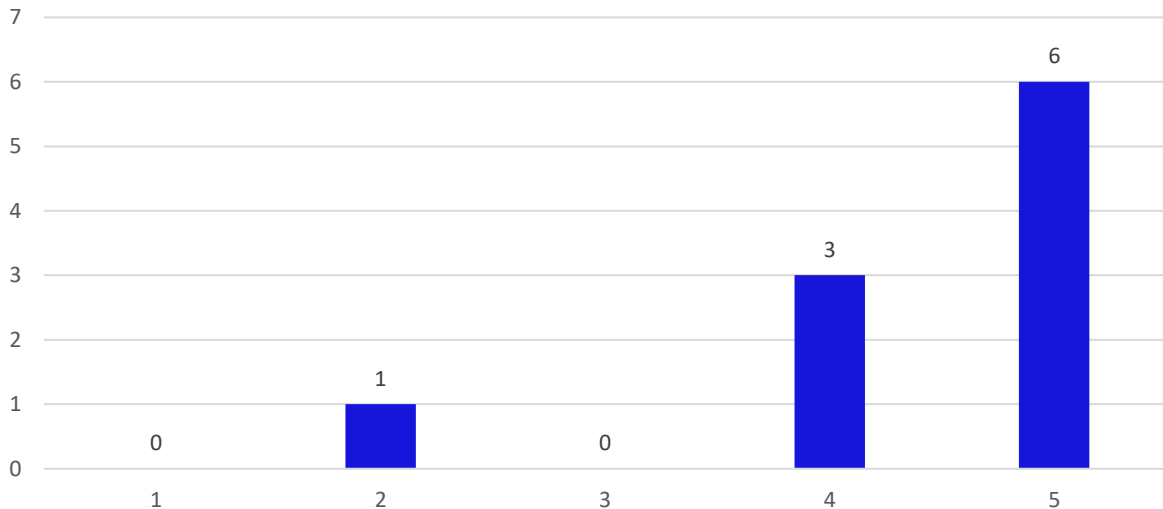

10 responses

19, Late Prin. V. K. Joag Path, Pune – 411001 Maharashtra, (India)

Tel: 020-26163275, 26160788, 020-26169949 (Director)

Director
**Neville Wadia Institute of
Management Studies & Research**
Pune-411 001.