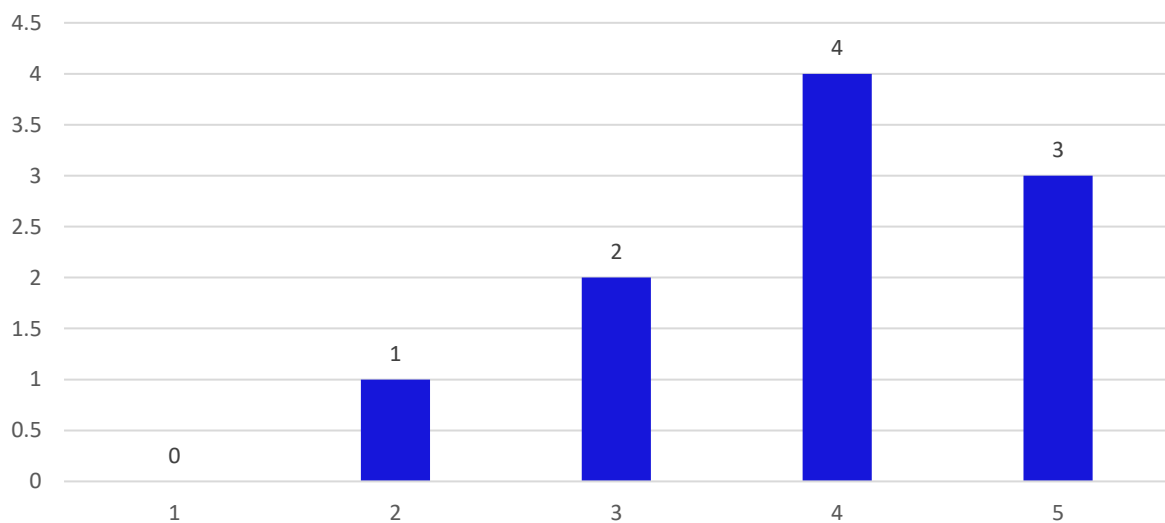

Dr. A. B. Dadas, Director

The books prescribed in the curriculum are available in the library.

10 responses

MBA Syllabus is regularly updated by the BOS of the University.

10 responses

19, Late Prin. V. K. Joag Path, Pune – 411001 Maharashtra, (India)
Tel: 020-26163275, 26160788, 020-26169949 (Director)