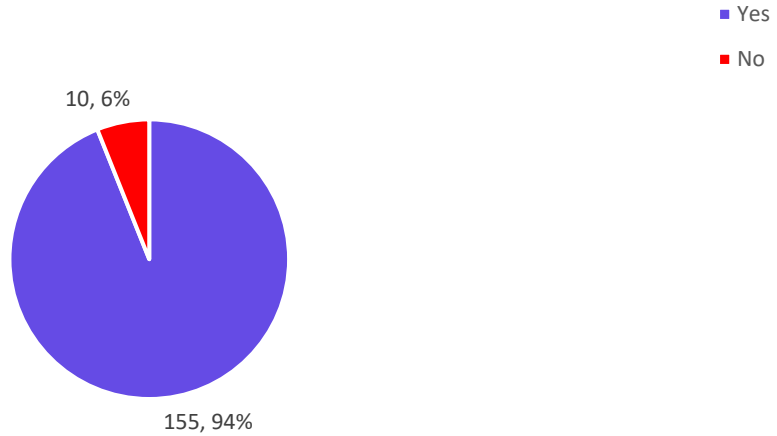

**Modern Education Society's
Neville Wadia Institute of Management Studies & Research, Pune**

(Permanently affiliated to Savitribai Phule Pune University, Accredited by NAAC

Approved by AICTE, recognized under 2 (f) & 12 (b) sections of UGC Act)

Email: director@nevillewadia.com, Website: nwimsr.mespune.org

Dr. A. B. Dadas, Director

Whether curriculum inculcates professional ethics and life-long learning?

165 responses