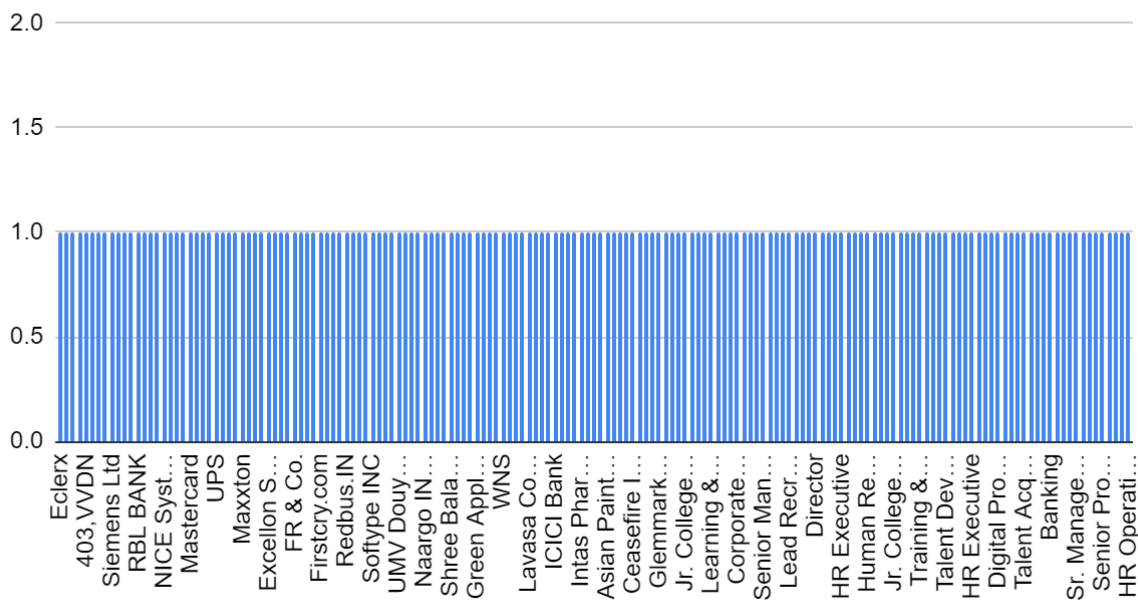

Name of the Organization
165 responses

19, Late Prin. V. K. Joag Path, Pune – 411001 Maharashtra, (India)

Tel: 020-26163275, 26160788, 020-26169949 (Director)

Director
Neville Wadia Institute of
Management Studies & Research
Pune-411 001.