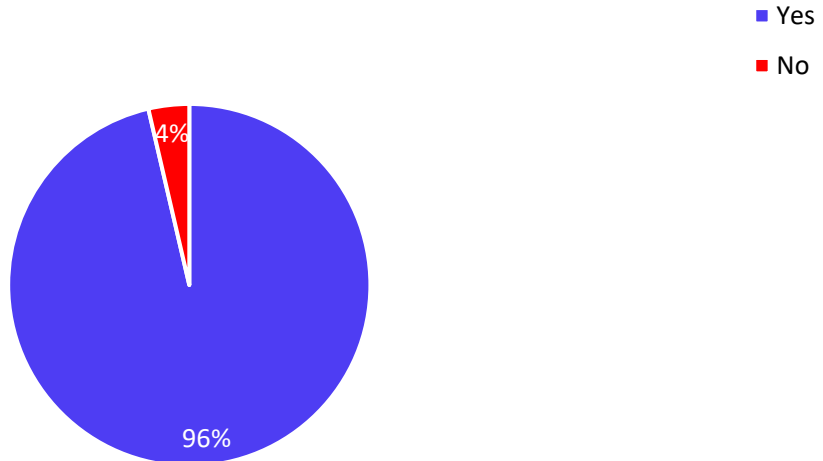

**Modern Education Society's
Neville Wadia Institute of Management Studies & Research, Pune**

(Permanently affiliated to Savitribai Phule Pune University, Accredited by NAAC

Approved by AICTE, recognized under 2 (f) & 12 (b) sections of UGC Act)

Email: director@nevillewadia.com, Website: nwimsr.mespune.org

Dr. A. B. Dadas, Director

Adequate computer laboratory facility was available.165

165 responses

Did the institute support to enhance soft skills and employability skills?

165 responses