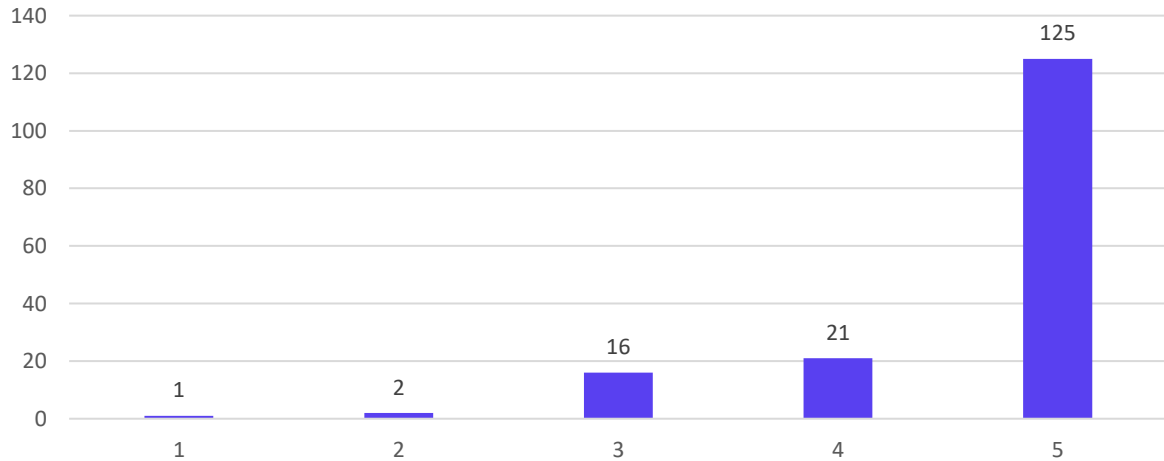

165 responses

Whether curriculum inculcates professional ethics and life-long learning?

165 responses

19, Late Prin. V. K. Joag Path, Pune – 411001 Maharashtra, (India)
Tel: 020-26163275, 26160788, 020-26169949 (Director)