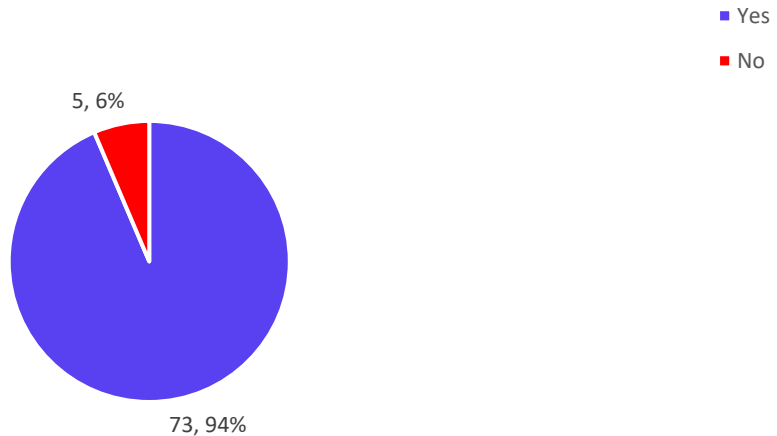

165 responses

College has well established and maintained academic support facilities and physical facilities.

76 responses

19, Late Prin. V. K. Joag Path, Pune – 411001 Maharashtra, (India)

Tel: 020-26163275, 26160788, 020-26169949 (Director)