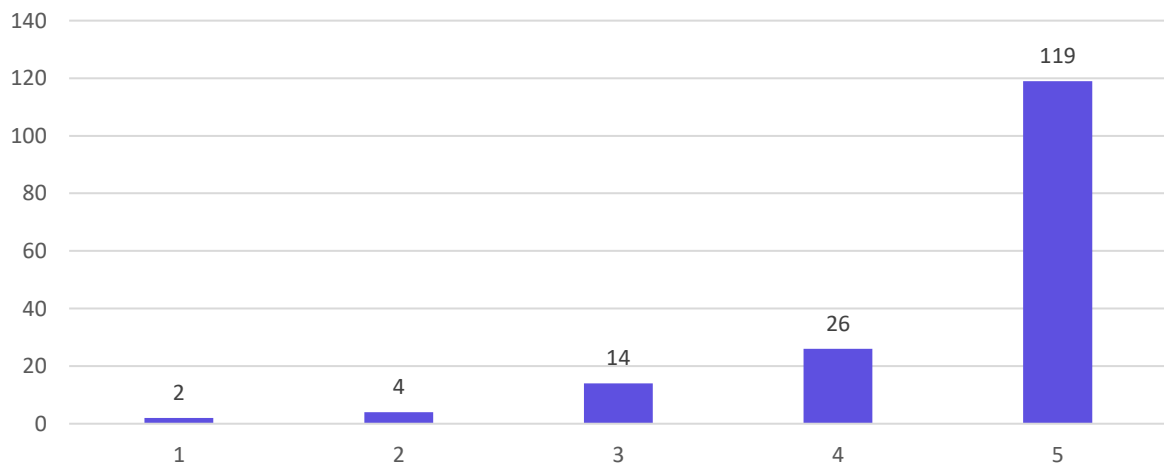

165 responses

How will rate the learning in relation to the real life applications of it?

165 responses

19, Late Prin. V. K. Joag Path, Pune – 411001 Maharashtra, (India)

Tel: 020-26163275, 26160788, 020-26169949 (Director)