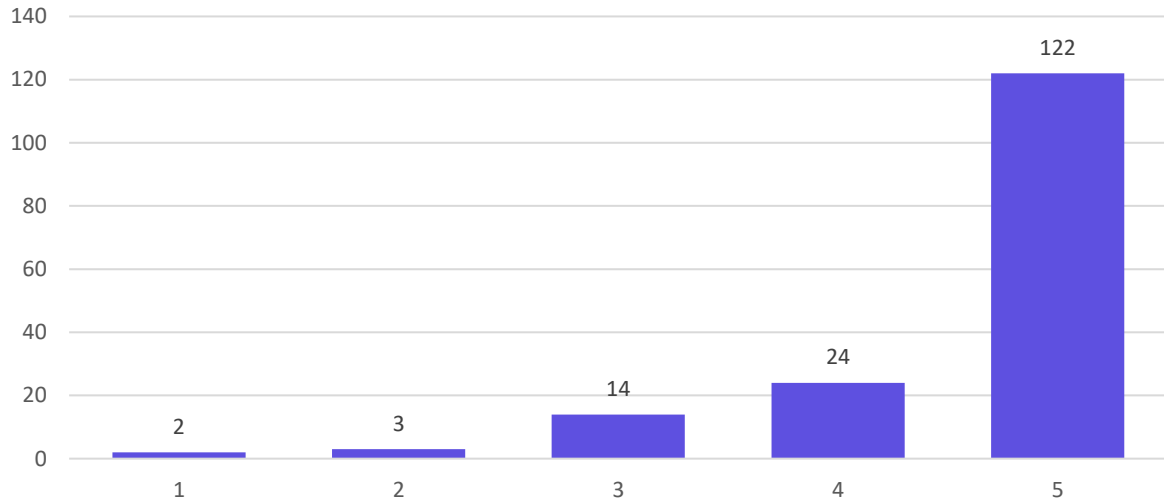

Modern Education Society's Neville Wadia Institute of Management Studies & Research, Pune

(Permanently affiliated to Savitribai Phule Pune University, Accredited by NAAC

Approved by AICTE, recognized under 2 (f) & 12 (b) sections of UGC Act)

Email: director@nevillewadia.com, Website: nwimsr.mespune.org

Dr. A. B. Dadas, Director

Cleanliness in the institute

165 responses

19, Late Prin. V. K. Joag Path, Pune – 411001 Maharashtra, (India)

Tel: 020-26163275, 26160788, 020-26169949 (Director)

Director
Neville Wadia Institute of
Management Studies & Research
Pune-411 001.