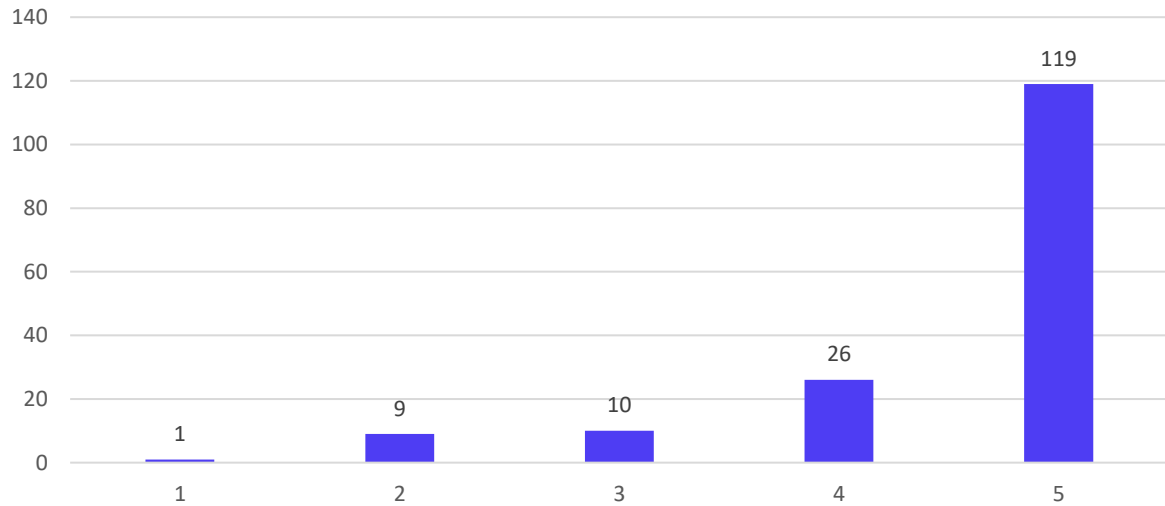

**Modern Education Society's
Neville Wadia Institute of Management Studies & Research, Pune**

(Permanently affiliated to Savitribai Phule Pune University, Accredited by NAAC

Approved by AICTE, recognized under 2 (f) & 12 (b) sections of UGC Act)

Email: director@nevillewadia.com, Website: nwimsr.mespune.org

Dr. A. B. Dadas, Director

How will you rate the general ambience in the institute?

165 responses

College has well established and maintained academic support facilities and physical facilities.

76 responses