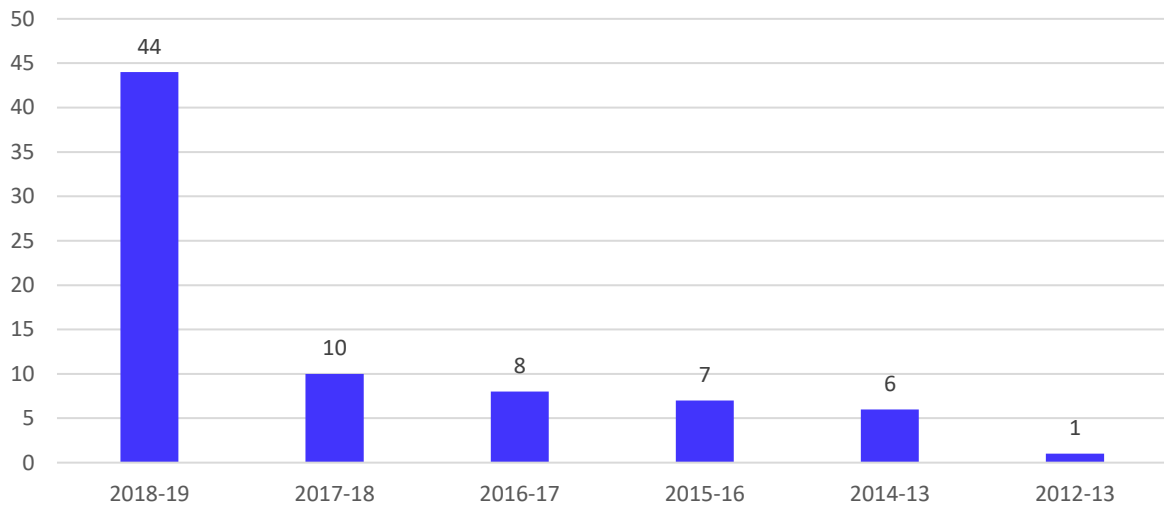

Dr. A. B. Dadas, Director

Year of Passing

165 responses

How was the overall academic performance of the Institution?

165 responses

19, Late Prin. V. K. Joag Path, Pune – 411001 Maharashtra, (India)

Tel: 020-26163275, 26160788, 020-26169949 (Director)