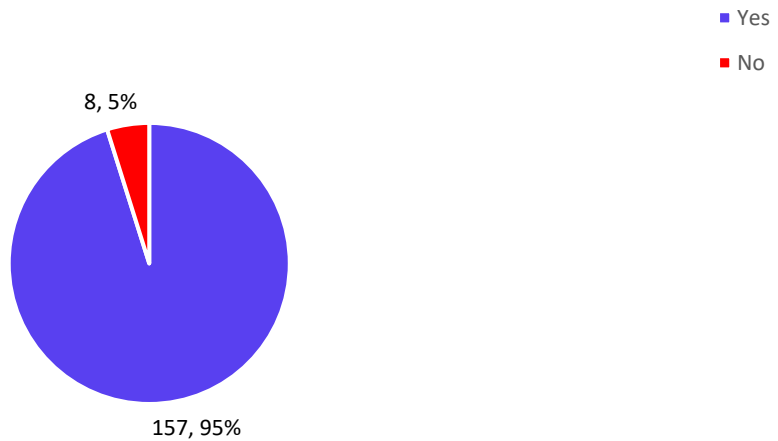

19, Late Prin. V. K. Joag Path, Pune – 411001 Maharashtra, (India)

Tel: 020-26163275, 26160788, 020-26169949 (Director)

Director
Neville Wadia Institute of
Management Studies & Research
Pune-411 001.