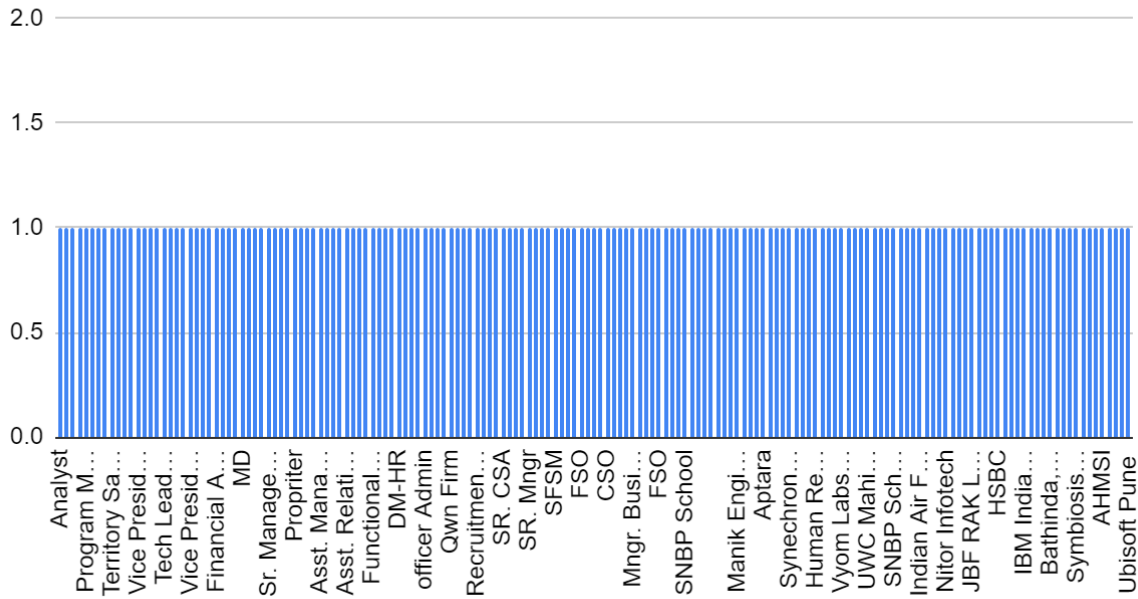

Modern Education Society's Neville Wadia Institute of Management Studies & Research, Pune

(Permanently affiliated to Savitribai Phule Pune University, Accredited by NAAC

Approved by AICTE, recognized under 2 (f) & 12 (b) sections of UGC Act)

Email: director@nevillewadia.com, Website: nwmsr.mespune.org

Dr. A. B. Dadas, Director

Designation
165 responses