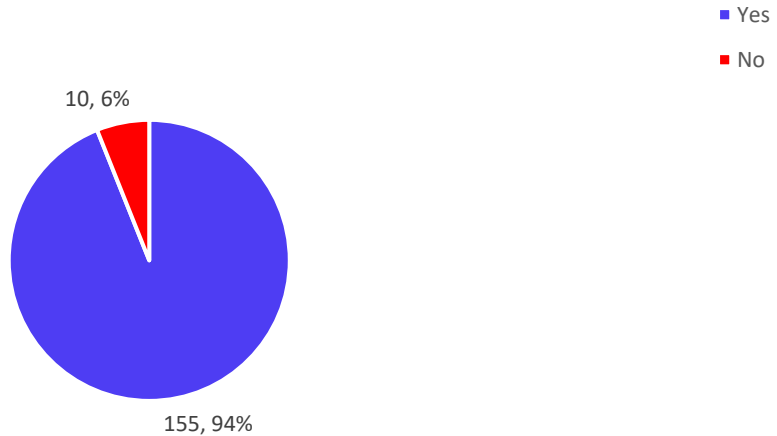

Modern Education Society's Neville Wadia Institute of Management Studies & Research, Pune

(Permanently affiliated to Savitribai Phule Pune University, Accredited by NAAC)

Approved by AICTE, recognized under 2 (f) & 12 (b) sections of UGC Act)

Email: director@nevillewadia.com, Website: nwimsr.mespune.org

Dr. A. B. Dadas, Director

Did the Institute provide student centric teaching-learning process?

76 responses

Was the institute equipped with all facilities related to curriculum?

165 responses