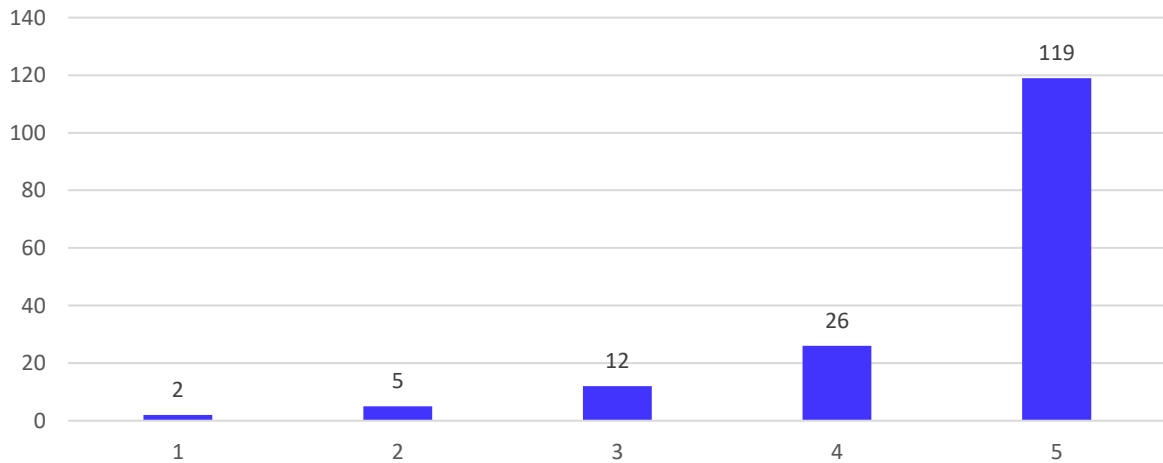

165 responses

How do you rate the overall gain in your knowledge / skills during MBA Programme?

165 responses

19, Late Prin. V. K. Joag Path, Pune – 411001 Maharashtra, (India)

Tel: 020-26163275, 26160788, 020-26169949 (Director)