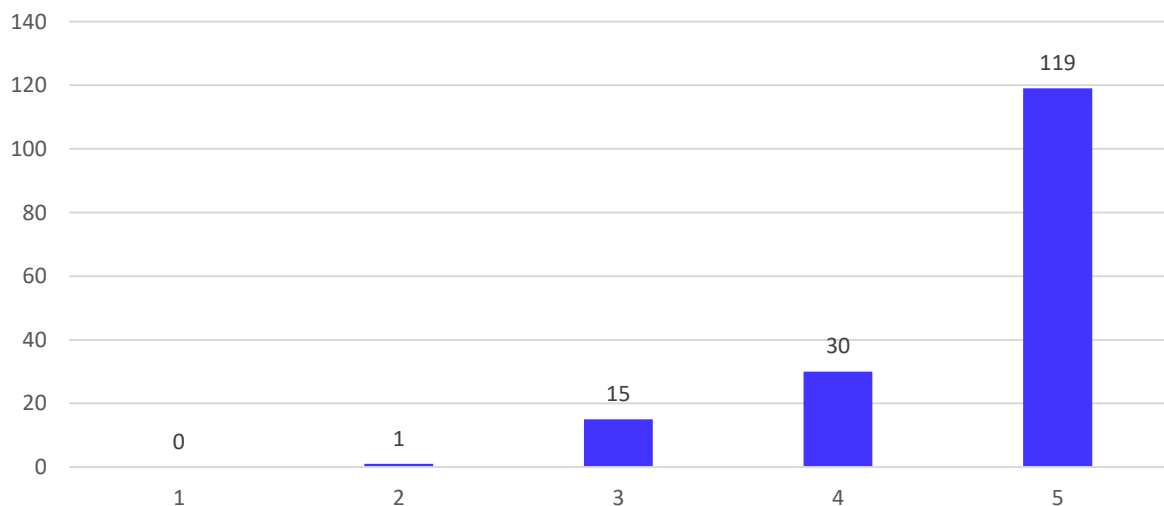

Dr. A. B. Dadas, Director

Year of Passing

165 responses

How was the overall academic performance of the Institution?

165 responses

19, Late Prin. V. K. Joag Path, Pune – 411001 Maharashtra, (India)

Tel: 020-26163275, 26160788, 020-26169949 (Director)