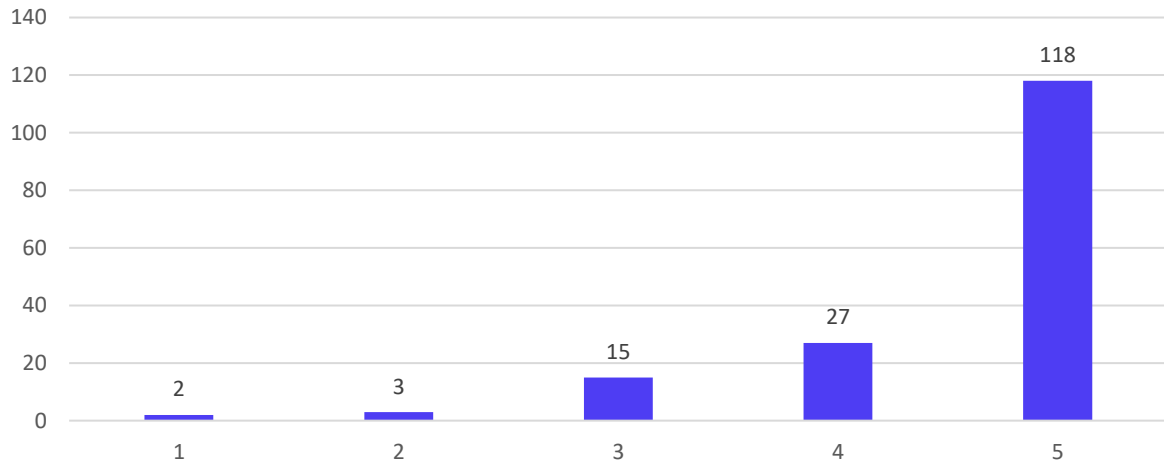

**Modern Education Society's
Neville Wadia Institute of Management Studies & Research, Pune**

(Permanently affiliated to Savitribai Phule Pune University, Accredited by NAAC

Approved by AICTE, recognized under 2 (f) & 12 (b) sections of UGC Act)

Email: director@nevillewadia.com, Website: nwimsr.mespune.org

Dr. A. B. Dadas, Director

How do you rate the opportunities provided to participate in multidisciplinary project/ activities?

165 responses

How will rate the learning in relation to the real life applications of it?

165 responses