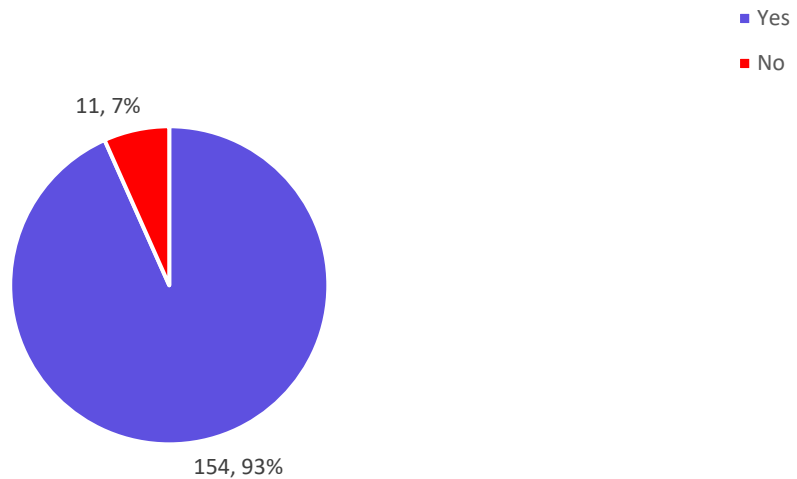

19, Late Prin. V. K. Joag Path, Pune – 411001 Maharashtra, (India)

Tel: 020-26163275, 26160788, 020-26169949 (Director)

Director
Neville Wadia Institute of
Management Studies & Research
Pune-411 001.