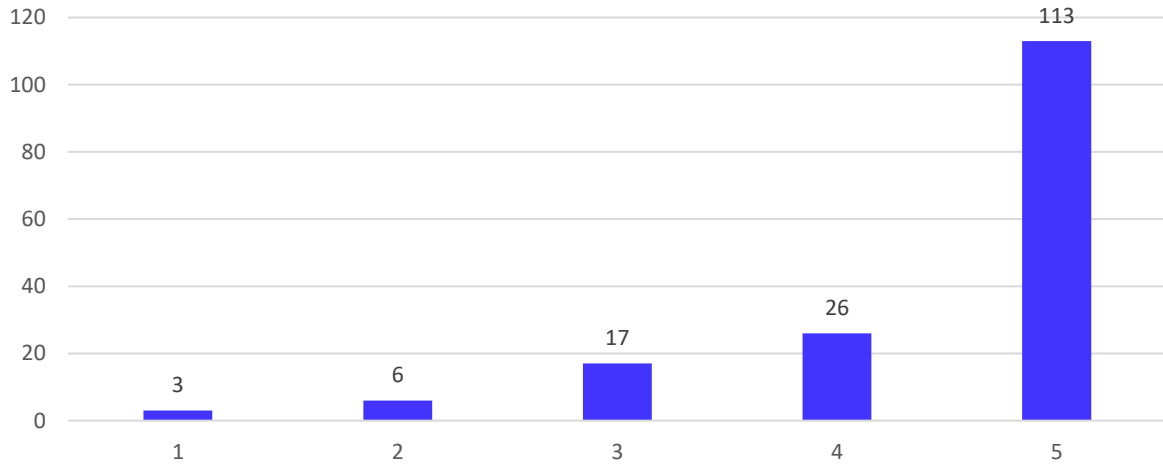

**Modern Education Society's
Neville Wadia Institute of Management Studies & Research, Pune**

(Permanently affiliated to Savitribai Phule Pune University, Accredited by NAAC

Approved by AICTE, recognized under 2 (f) & 12 (b) sections of UGC Act)

Email: director@nevillewadia.com, Website: nwimsr.mespune.org

Dr. A. B. Dadas, Director

How do you rate the relevance of up-gradation of curriculum to the current trends of the business world?

165 responses

How do you rate the overall gain in your knowledge / skills during MBA Programme?

165 responses