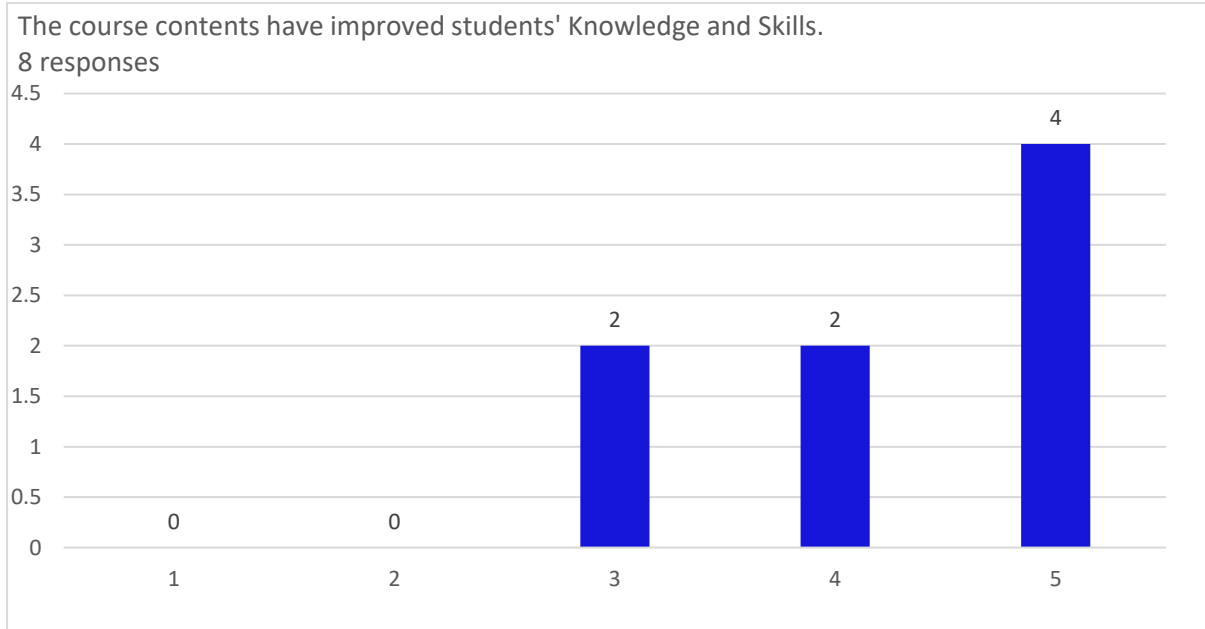

Modern Education Society's
Neville Wadia Institute of Management Studies & Research, Pune
(Permanently affiliated to Savitribai Phule Pune University, Accredited by NAAC
Approved by AICTE, recognized under 2 (f) & 12 (b) sections of UGC Act)
Email: director@nevillewadia.com, Website: nwmsr.mespune.org

Dr. A. B. Dadas, Director

19, Late Prin. V. K. Joag Path, Pune – 411001 Maharashtra, (India)
Tel: 020-26163275, 26160788, 020-26169949 (Director)

Director
Neville Wadia Institute of
Management Studies & Research
Pune-411 001.