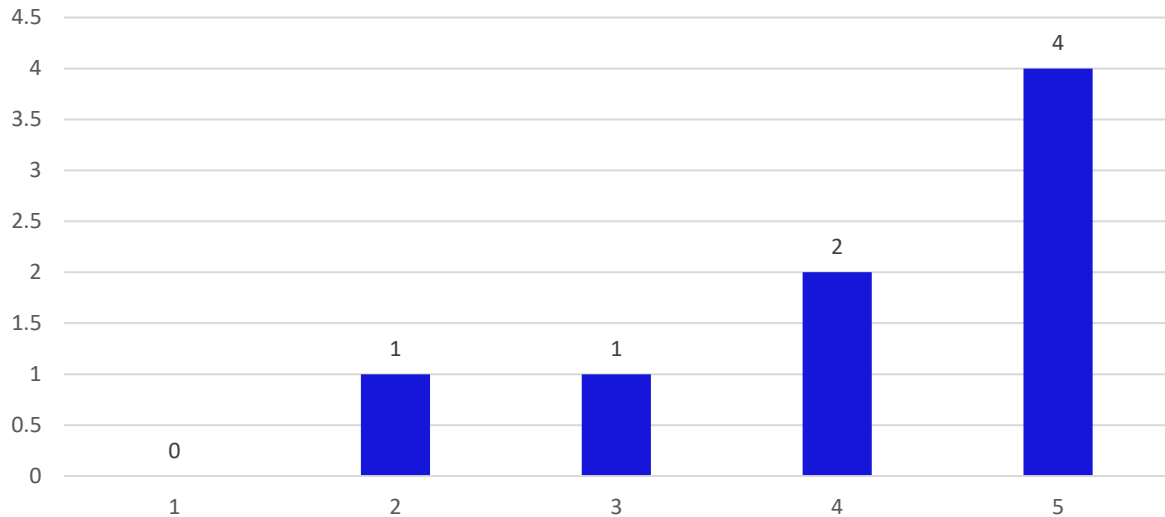

8 responses

19, Late Prin. V. K. Joag Path, Pune – 411001 Maharashtra, (India)

Tel: 020-26163275, 26160788, 020-26169949 (Director)

Director
**Neville Wadia Institute of
Management Studies & Research**
Pune-411 001.