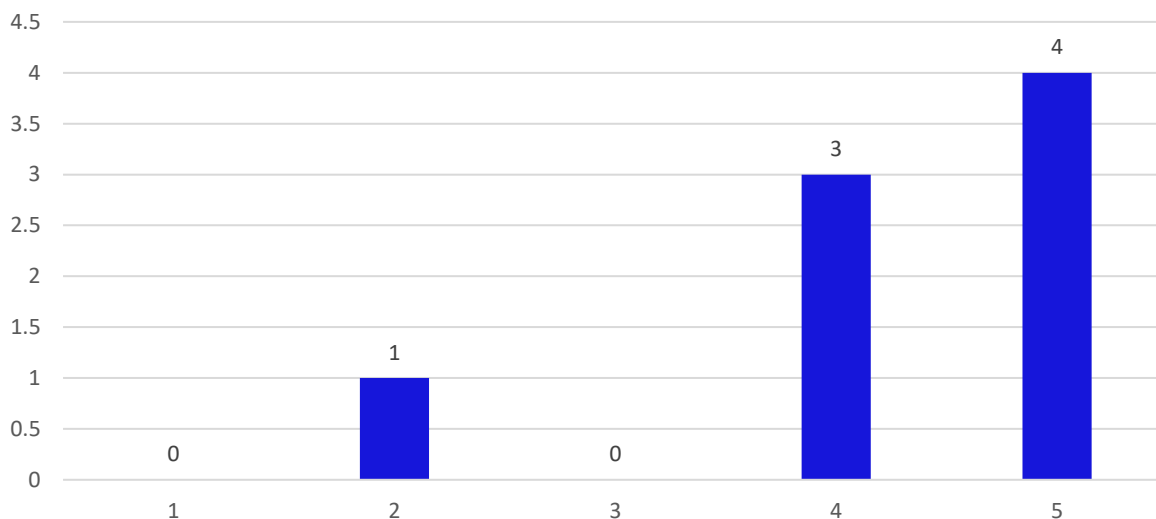

**Modern Education Society's
Neville Wadia Institute of Management Studies & Research, Pune**

(Permanently affiliated to Savitribai Phule Pune University, Accredited by NAAC

Approved by AICTE, recognized under 2 (f) & 12 (b) sections of UGC Act)

Email: director@nevillewadia.com, Website: nwimsr.mespune.org

Dr. A. B. Dadas, Director

Curriculum is need based with respect to the recent advancements.

8 responses