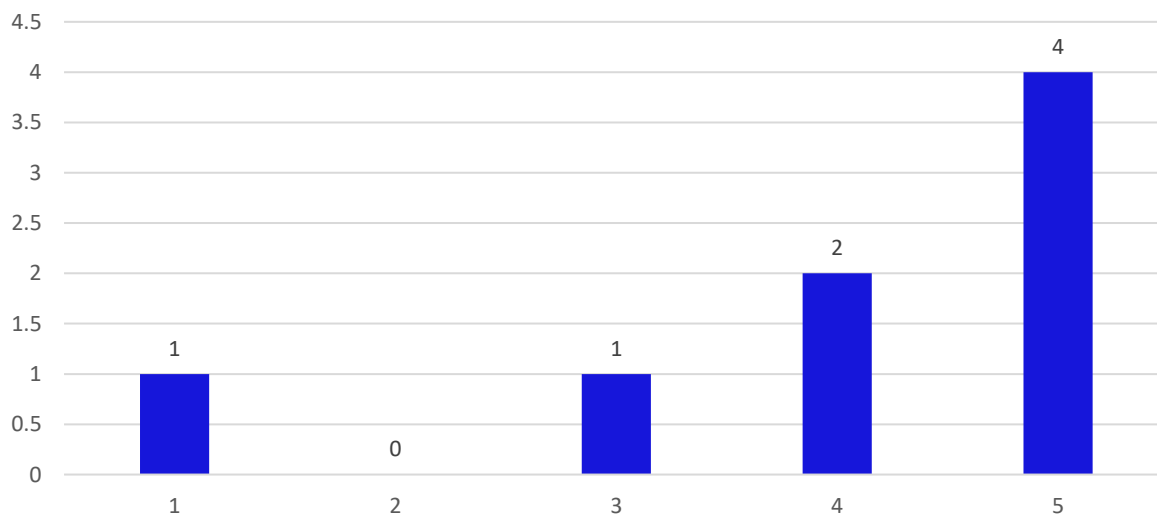

The curriculum has good balance of theory and practical.

08 responses