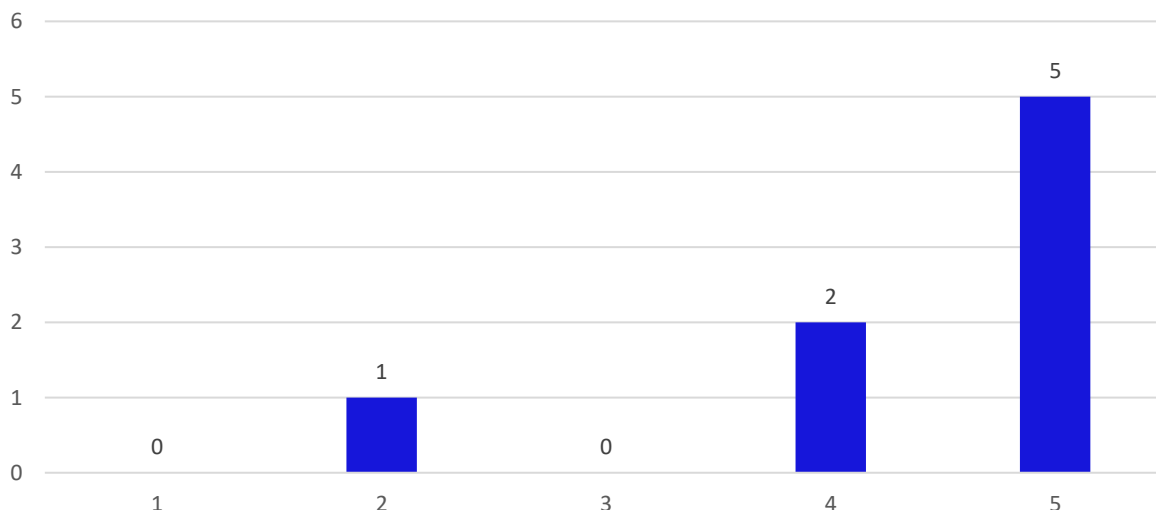

8 responses

19, Late Prin. V. K. Joag Path, Pune – 411001 Maharashtra, (India)

Tel: 020-26163275, 26160788, 020-26169949 (Director)

Director
**Neville Wadia Institute of
Management Studies & Research**
Pune-411 001.